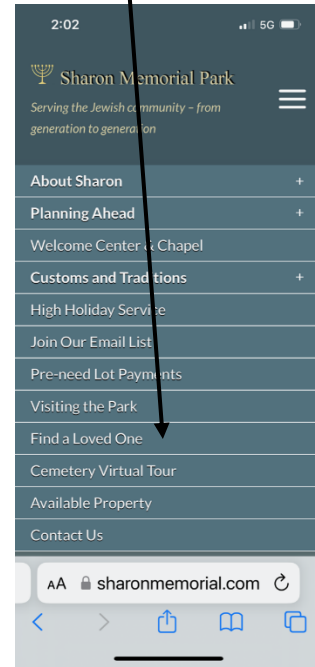

Guide to Find a Loved One At Sharon Memorial Park

1. On your smartphone go to www.sharonmemorial.com
2. Click on the Menu Bar

3. Select the **Find a Loved One** from the menu

4. Find the Search Bar

5. Type the **Last Name** of your **Loved One**. Then touch the **Magnifying Glass** icon

6. Scroll down the list from the search results until you find the name you seek. Press the **Name** of your **Loved One**

7. Once the screen opens you will see information about your **Loved One**. Press **Get Directions**

8. Google Map will open. Press **Start** to get directions

9. Follow the directions to the gravesite