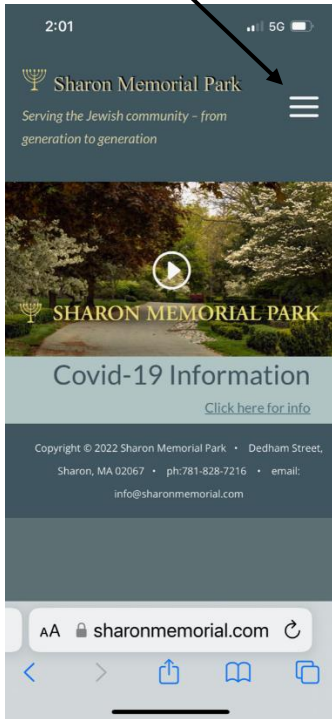

Guide to Find a Loved One At Sharon Memorial Park

1. On your smartphone go to www.sharonmemorial.com
2. Click on the Menu Bar

3. Select the **Find a Loved One** from the menu

4. Find the Search Bar

5. Type the **Last Name** of your **Loved One**. Then touch the **Magnifying Glass** icon

6. Scroll down the list from the search results until you find the name you seek. Press the **Name** of your **Loved One**

7. Once the screen opens you will see information about your **Loved One**. Press **Get Directions**