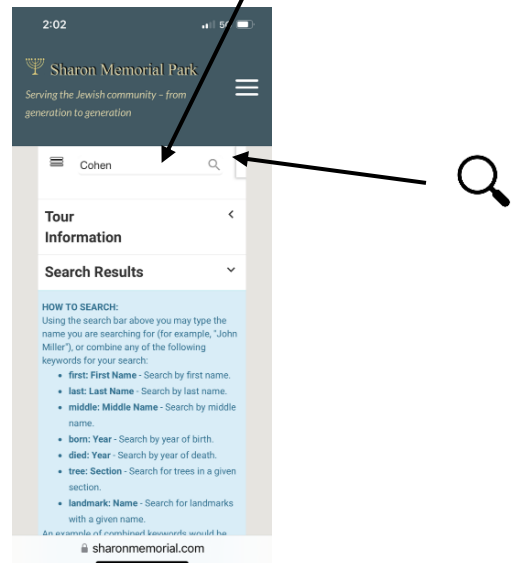

Guide to Find a Loved One At Sharon Memorial Park

1. On your smartphone go to www.sharonmemorial.com
2. Click on the Menu Bar

3. Select the **Find a Loved One** from the menu

4. Find the Search Bar

5. Type the **Last Name** of your **Loved One**. Then touch the **Magnifying Glass** icon

6. Scroll down the list from the search results until you find the name you seek. Press the **Name** of your **Loved One**

7. Once the screen opens you will see information about your **Loved One**. Press **Get Directions**

8. Google Map will open. Press **Start** to get directions

9. Follow the directions to the gravesite