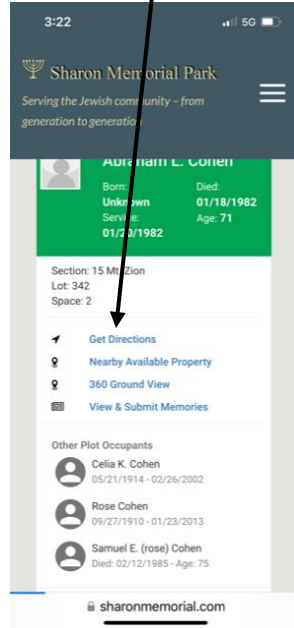

Guide to Find a Loved One At Sharon Memorial Park

1. On your smartphone go to www.sharonmemorial.com
2. Click on the Menu Bar

3. Select the **Find a Loved One** from the menu

4. Find the Search Bar

5. Type the **Last Name** of your **Loved One**. Then touch the **Magnifying Glass** icon

6. Scroll down the list from the search results until you find the name you seek. Press the **Name** of your **Loved One**

7. Once the screen opens you will see information about your **Loved One**. Press **Get Directions**

8. Google Map will open. Press **Start** to get directions

9. Follow the directions to the gravesite