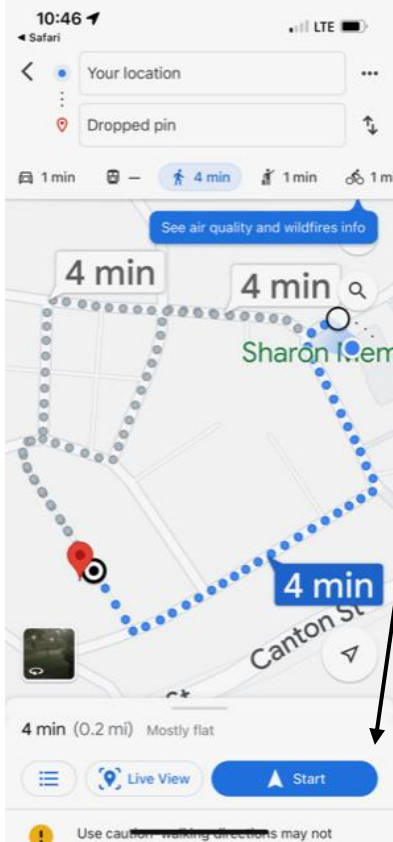

Guide to Find a Loved One At Sharon Memorial Park

1. On your smartphone go to www.sharonmemorial.com
2. Click on the Menu Bar

3. Select the **Find a Loved One** from the menu

4. Find the Search Bar

5. Type the **Last Name** of your **Loved One**. Then touch the **Magnifying Glass** icon

6. Scroll down the list from the search results until you find the name you seek. Press the **Name** of your **Loved One**

7. Once the screen opens you will see information about your **Loved One**. Press **Get Directions**

8. Google Map will open. Press **Start** to get directions

9. Follow the directions to the gravesite