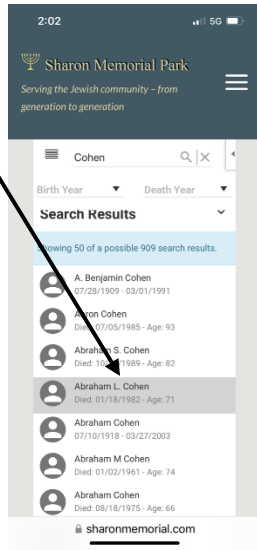

Guide to Find a Loved One At Sharon Memorial Park

1. On your smartphone go to www.sharonmemorial.com
2. Click on the Menu Bar

3. Select the **Find a Loved One** from the menu

4. Find the Search Bar

5. Type the **Last Name** of your **Loved One**. Then touch the **Magnifying Glass** icon

6. Scroll down the list from the search results until you find the name you seek. Press the **Name** of your **Loved One**

7. Once the screen opens you will see information about your **Loved One**. Press **Get Directions**

8. Google Map will open. Press **Start** to get directions

9. Follow the directions to the gravesite