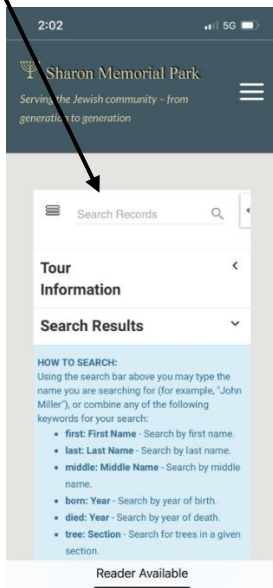

Guide to Find a Loved One At Sharon Memorial Park

1. On your smartphone go to www.sharonmemorial.com
2. Click on the Menu Bar

3. Select the **Find a Loved One** from the menu

4. Find the Search Bar

5. Type the **Last Name** of your **Loved One**. Then touch the **Magnifying Glass** icon

6. Scroll down the list from the search results until you find the name you seek. Press the **Name** of your **Loved One**

7. Once the screen opens you will see information about your **Loved One**. Press **Get Directions**

8. Google Map will open. Press **Start** to get directions

9. Follow the directions to the gravesite