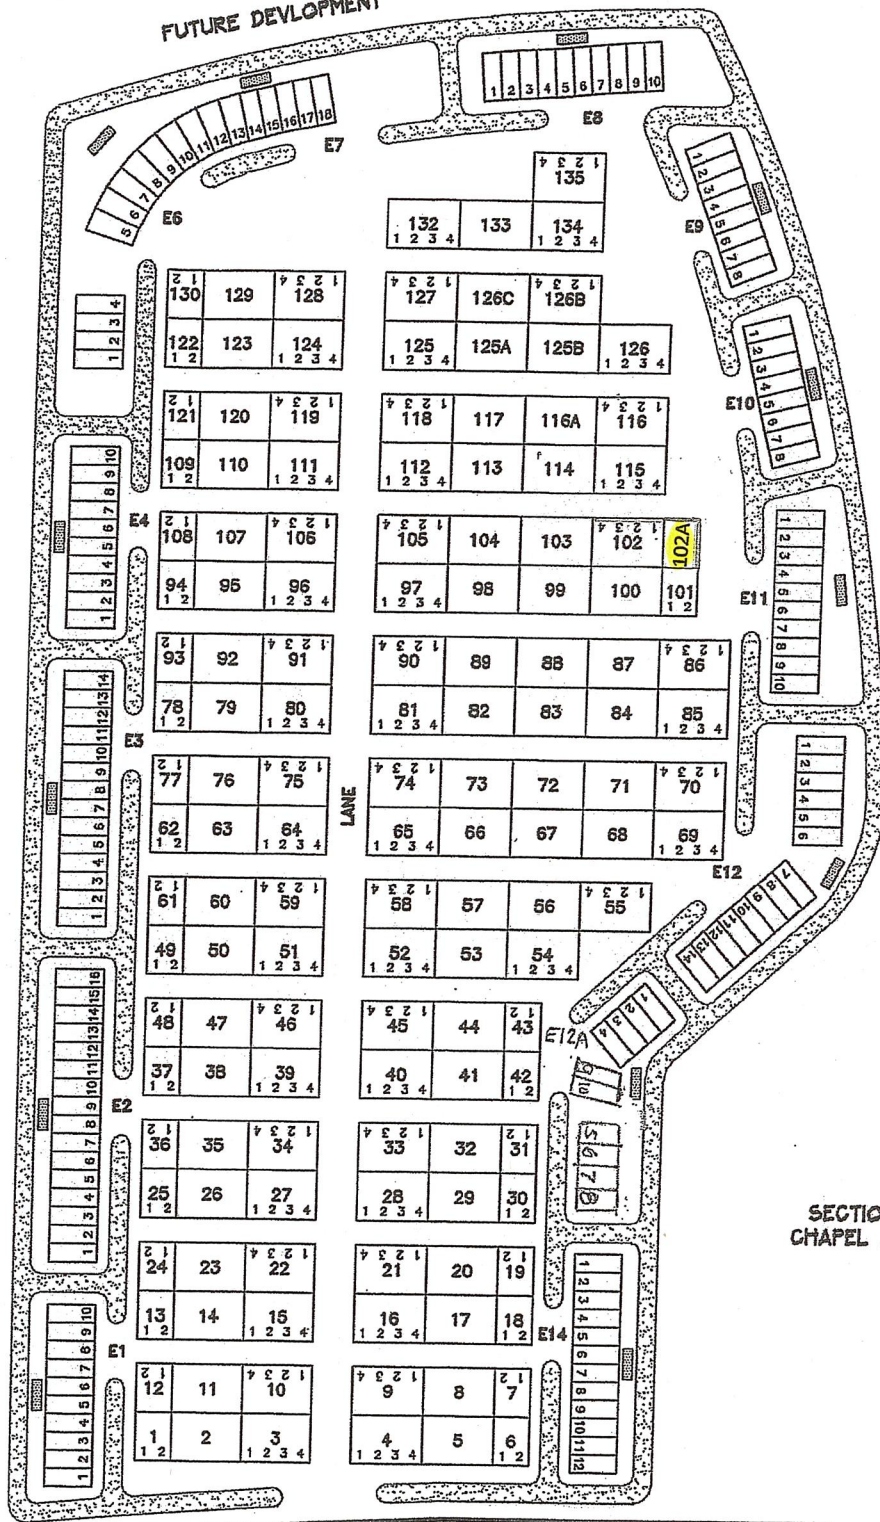

FUTURE DEVELOPMENT

SECTION 37 -
EIN GEDI

SECTION 31 -
CHAPEL ESTATES

DRIVE

SECTION 34 - BETH SHEARIM
 " ANCIENT BURIAL PLACE IN ISRAEL " ¹
SHARON MEMORIAL PARK
 SHARON, MASSACHUSETTS

GREVER & WARD, INC
 CEMETERY PLANNING
 3802 N. BUFFALO STREET
 ORCHARD PARK, N.Y. 1412
 716.662.7700