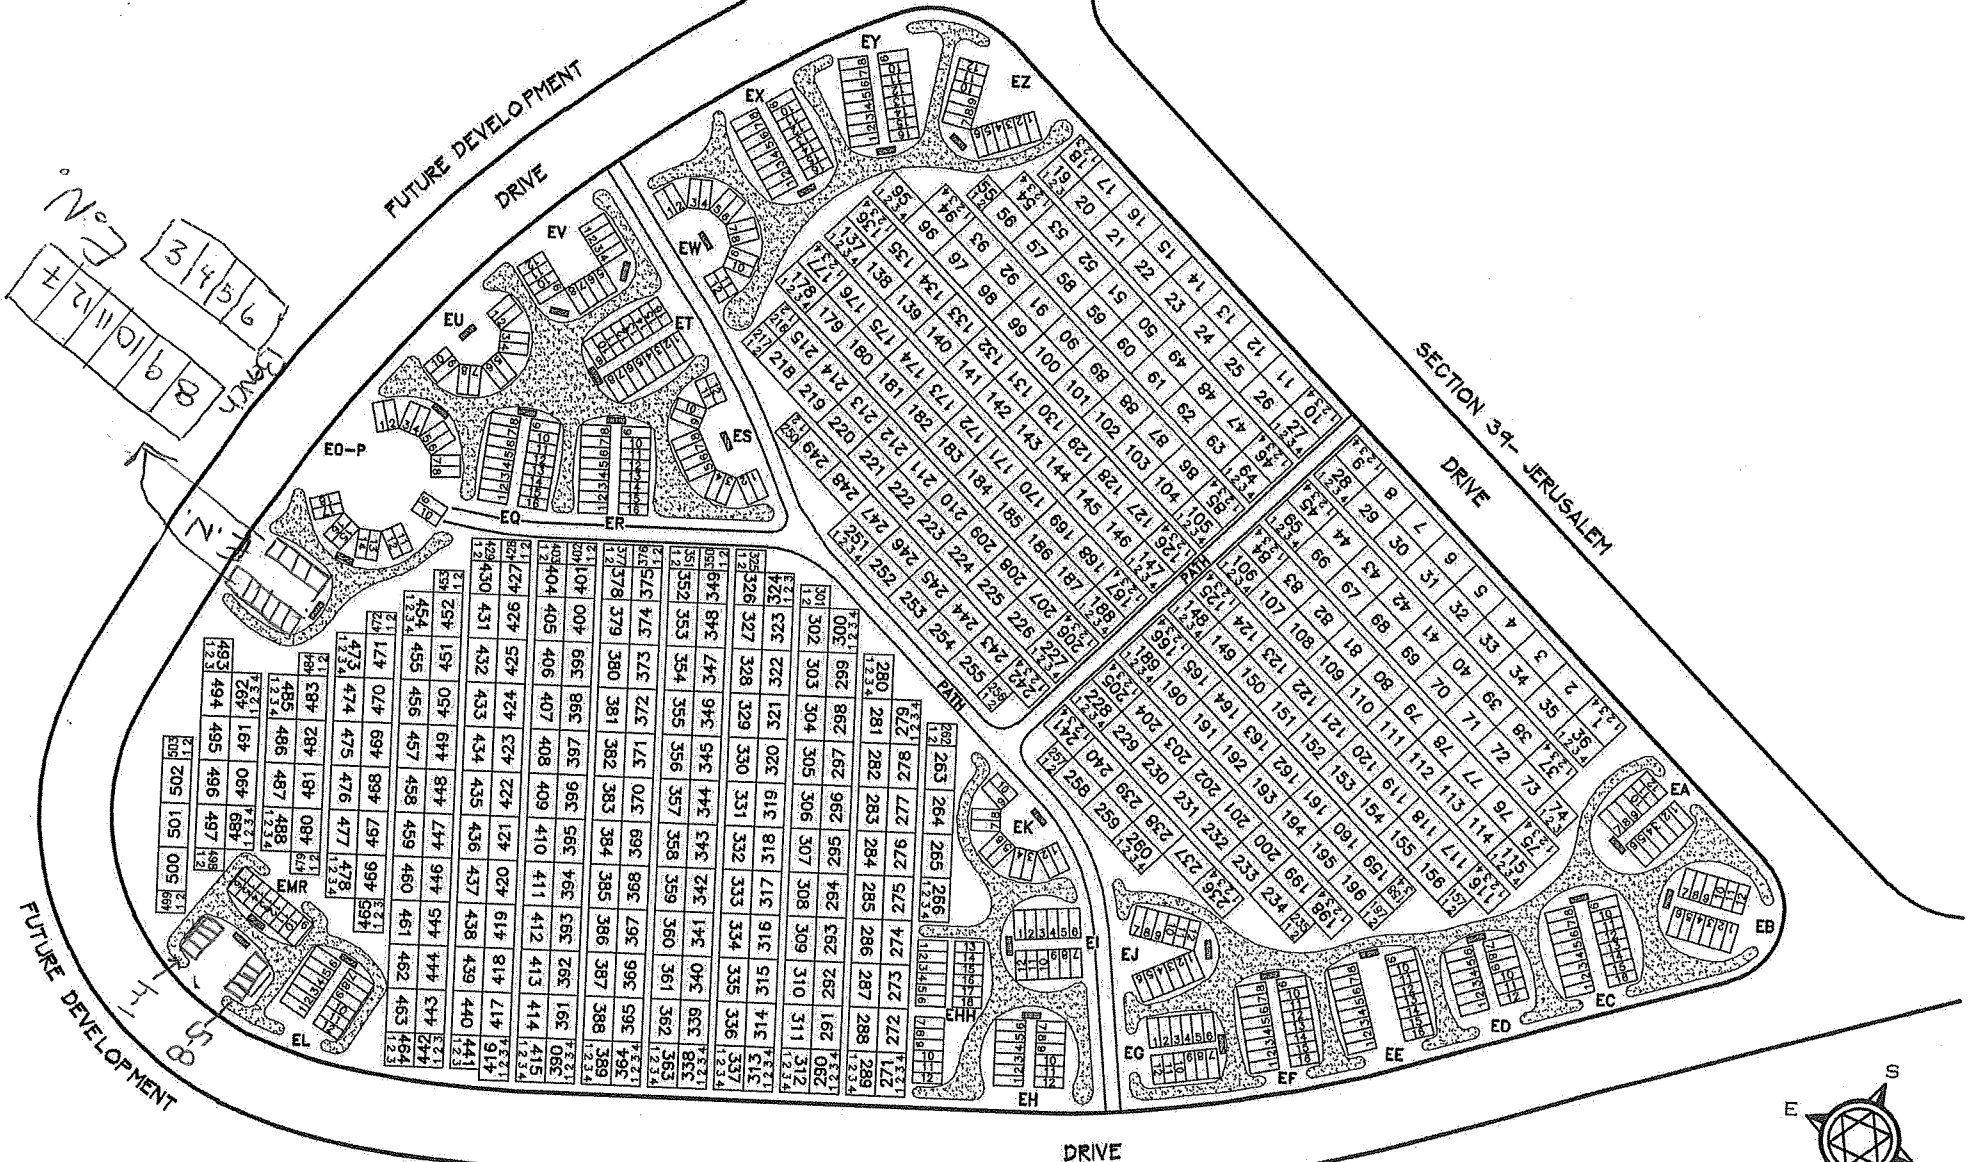

SECTION 40 - RAMAT ROHAYL

SHARON MEMORIAL PARK

SHARON, MASSACHUSETTS

GREVER & WARD, INC.
 CEMETERY PLANNING
 3802 N. BUFFALO STREET
 ORCHARD PARK, N.Y. 14127
 716-662-7700