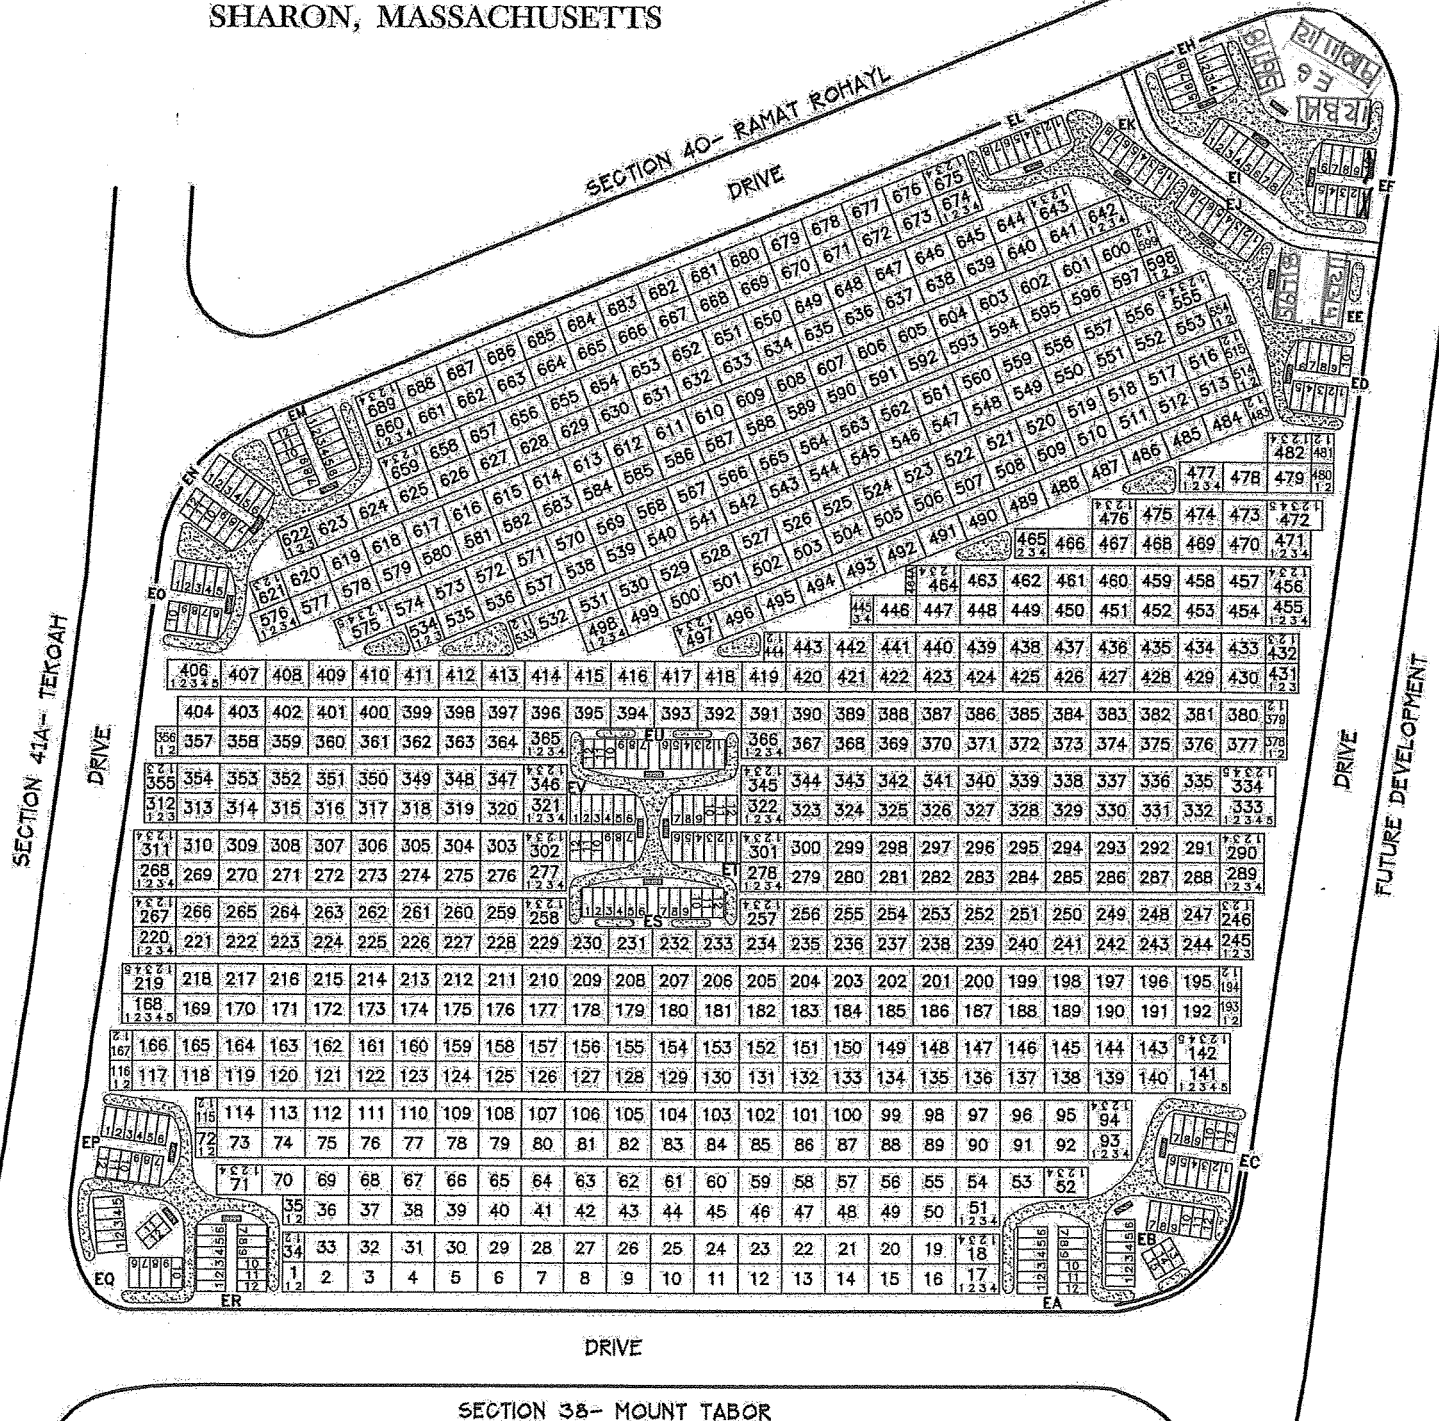

SECTION 39 - JERUSALEM

" CITY OF DAVID AND ETERNAL
CAPITAL OF ISRAEL "

SHARON MEMORIAL PARK

SHARON, MASSACHUSETTS

GREVER & WARD, INC.
CEMETERY PLANNING
3802 N. BUFFALO STREET
ORCHARD PARK, N.Y. 14127
716-662-7700