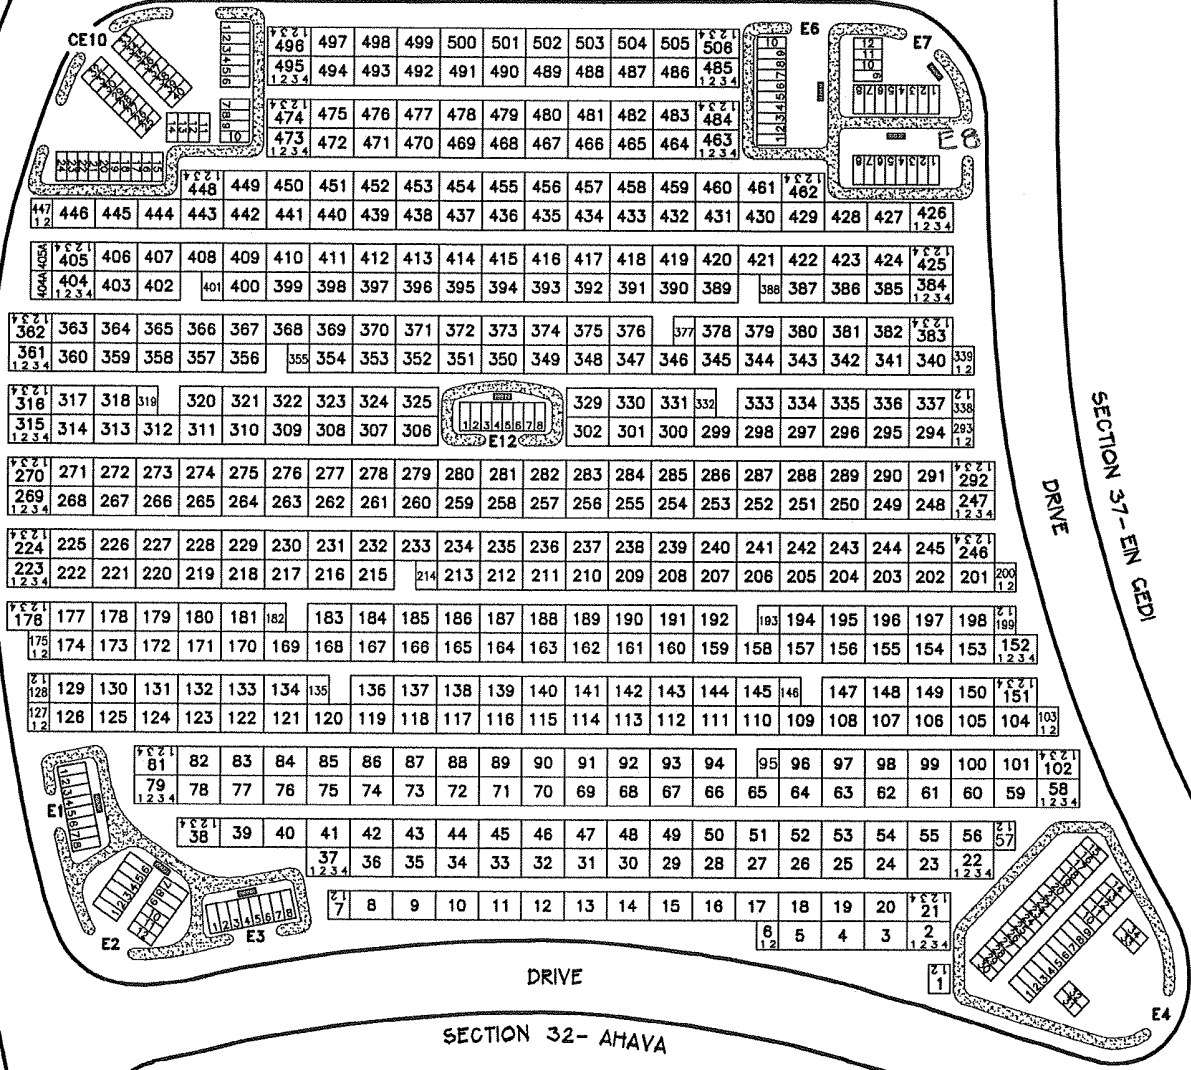

SECTION 35- SHILOH

DRIVE

FUTURE DEVELOPMENT DRIVE

SECTION 37- EN CEDI DRIVE

SECTION 33 - MOUNT SCOPUS
 SHARON MEMORIAL PARK
 SHARON, MASSACHUSETTS

GREVER & WARD, INC.
 CEMETERY PLANNING
 3802 N. BUFFALO STREET
 ORCHARD PARK, N.Y. 14127
 716-662-7700