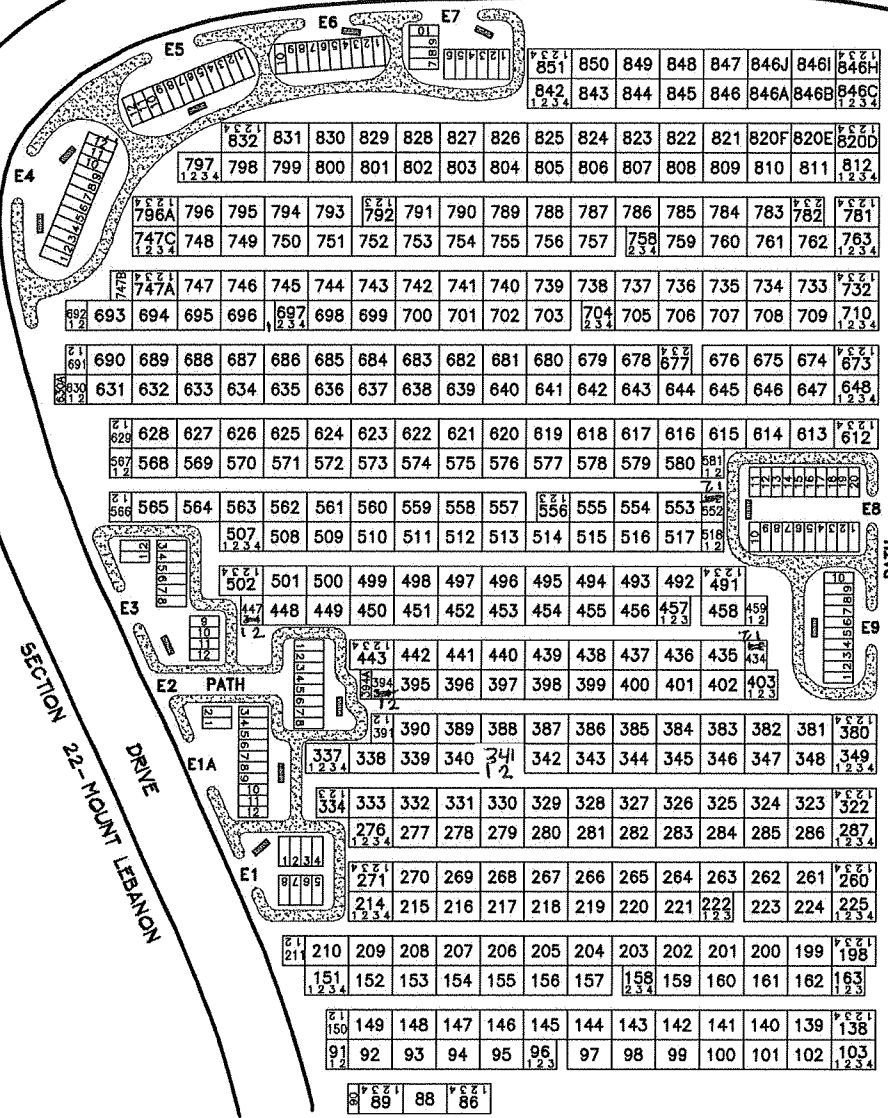

SECTION 22C- MOUNT LEBANON

DRIVE

SECTION 26 - GALILEE
 "WHERE TALMUD WAS WRITTEN"
 SHARON MEMORIAL PARK
 SHARON, MASSACHUSETTS

SECTION 22- MOUNT LEBANON
 DRIVE

SECTION 28C- BETH EL
 DRIVE

SECTION 28B- MOUNT NEBO
 DRIVE

SECTION 26A- GALILEE

GREVER & WARD, INC.
 CEMETERY PLANNING
 3802 N. BUFFALO STREET
 ORCHARD PARK, N.Y. 14127
 716-662-7700