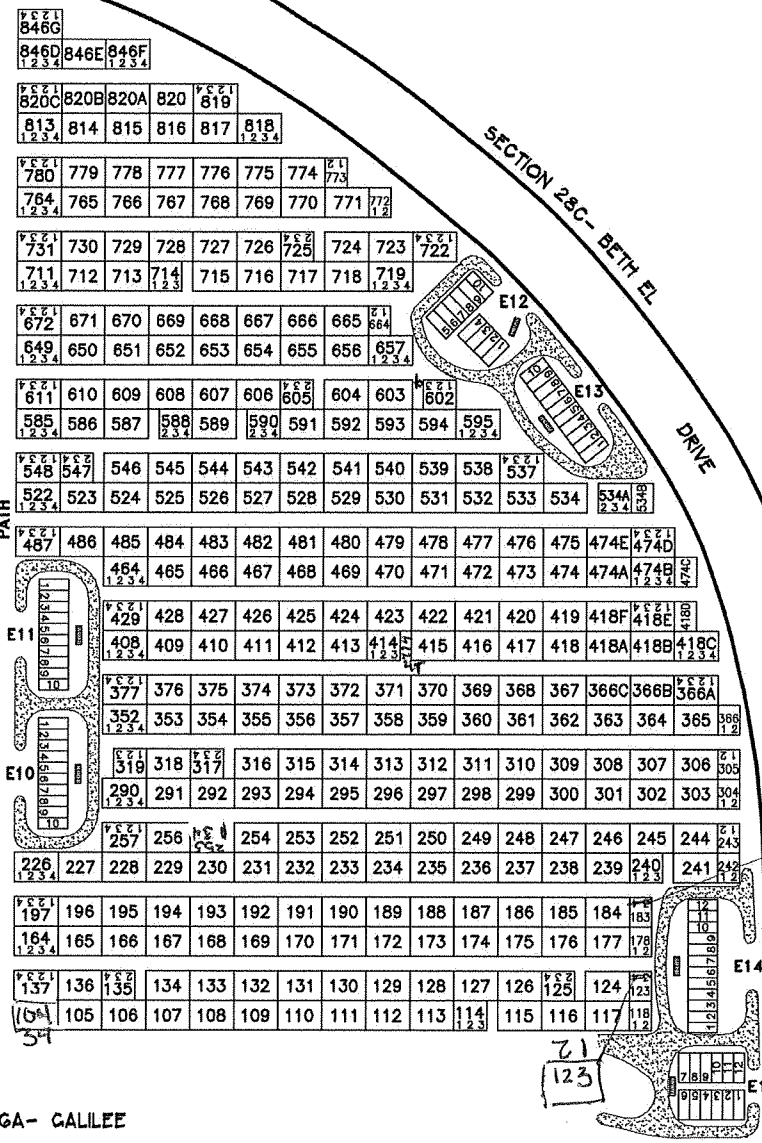

SECTION 22C- MOUNT LEBANON

DRIVE

SECTION 26 - GALILEE
 "WHERE TALMUD WAS WRITTEN"
 SHARON MEMORIAL PARK
 SHARON, MASSACHUSETTS

SECTION 22- MOUNT LEBANON
 DRIVE

SECTION 28C- BETH EL
 DRIVE

SECTION 28B- MOUNT NEBO
 DRIVE

SECTION 26A- GALILEE

GREVER & WARD, INC.
 CEMETERY PLANNING
 3802 N. BUFFALO STREET
 ORCHARD PARK, N.Y. 14127
 716-662-7700