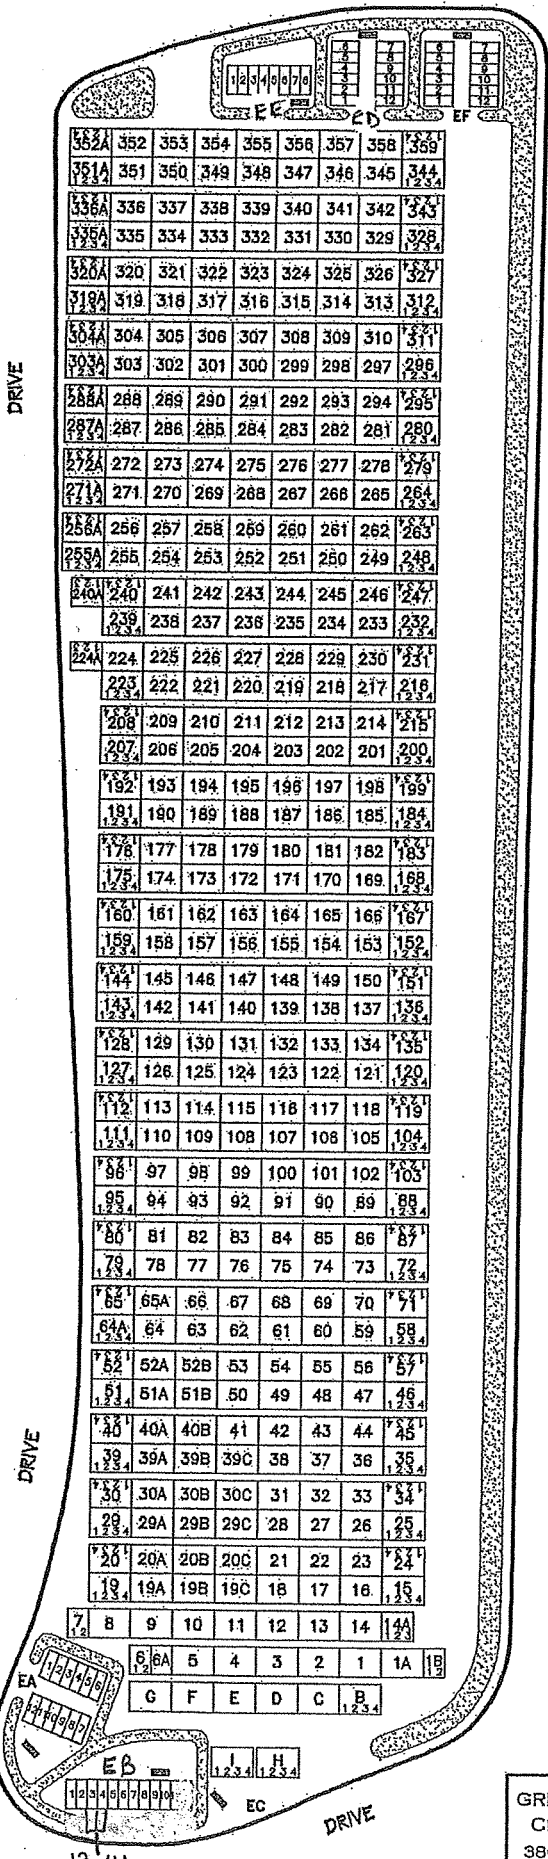

SECTION 16-
MT. ZION

PATH

SECTION 15-
MT. ZION

DRIVE

SECTION 11-
GILBOA

SECTION 14 - CANAAN
SHARON MEMORIAL PARK
SHARON, MASSACHUSETTS

CANTON STREET

GREVER & WARD, INC.
CEMETERY PLANNING
3802 N. BUFFALO STREET
ORCHARD PARK, N.Y. 14127
716-662-7700