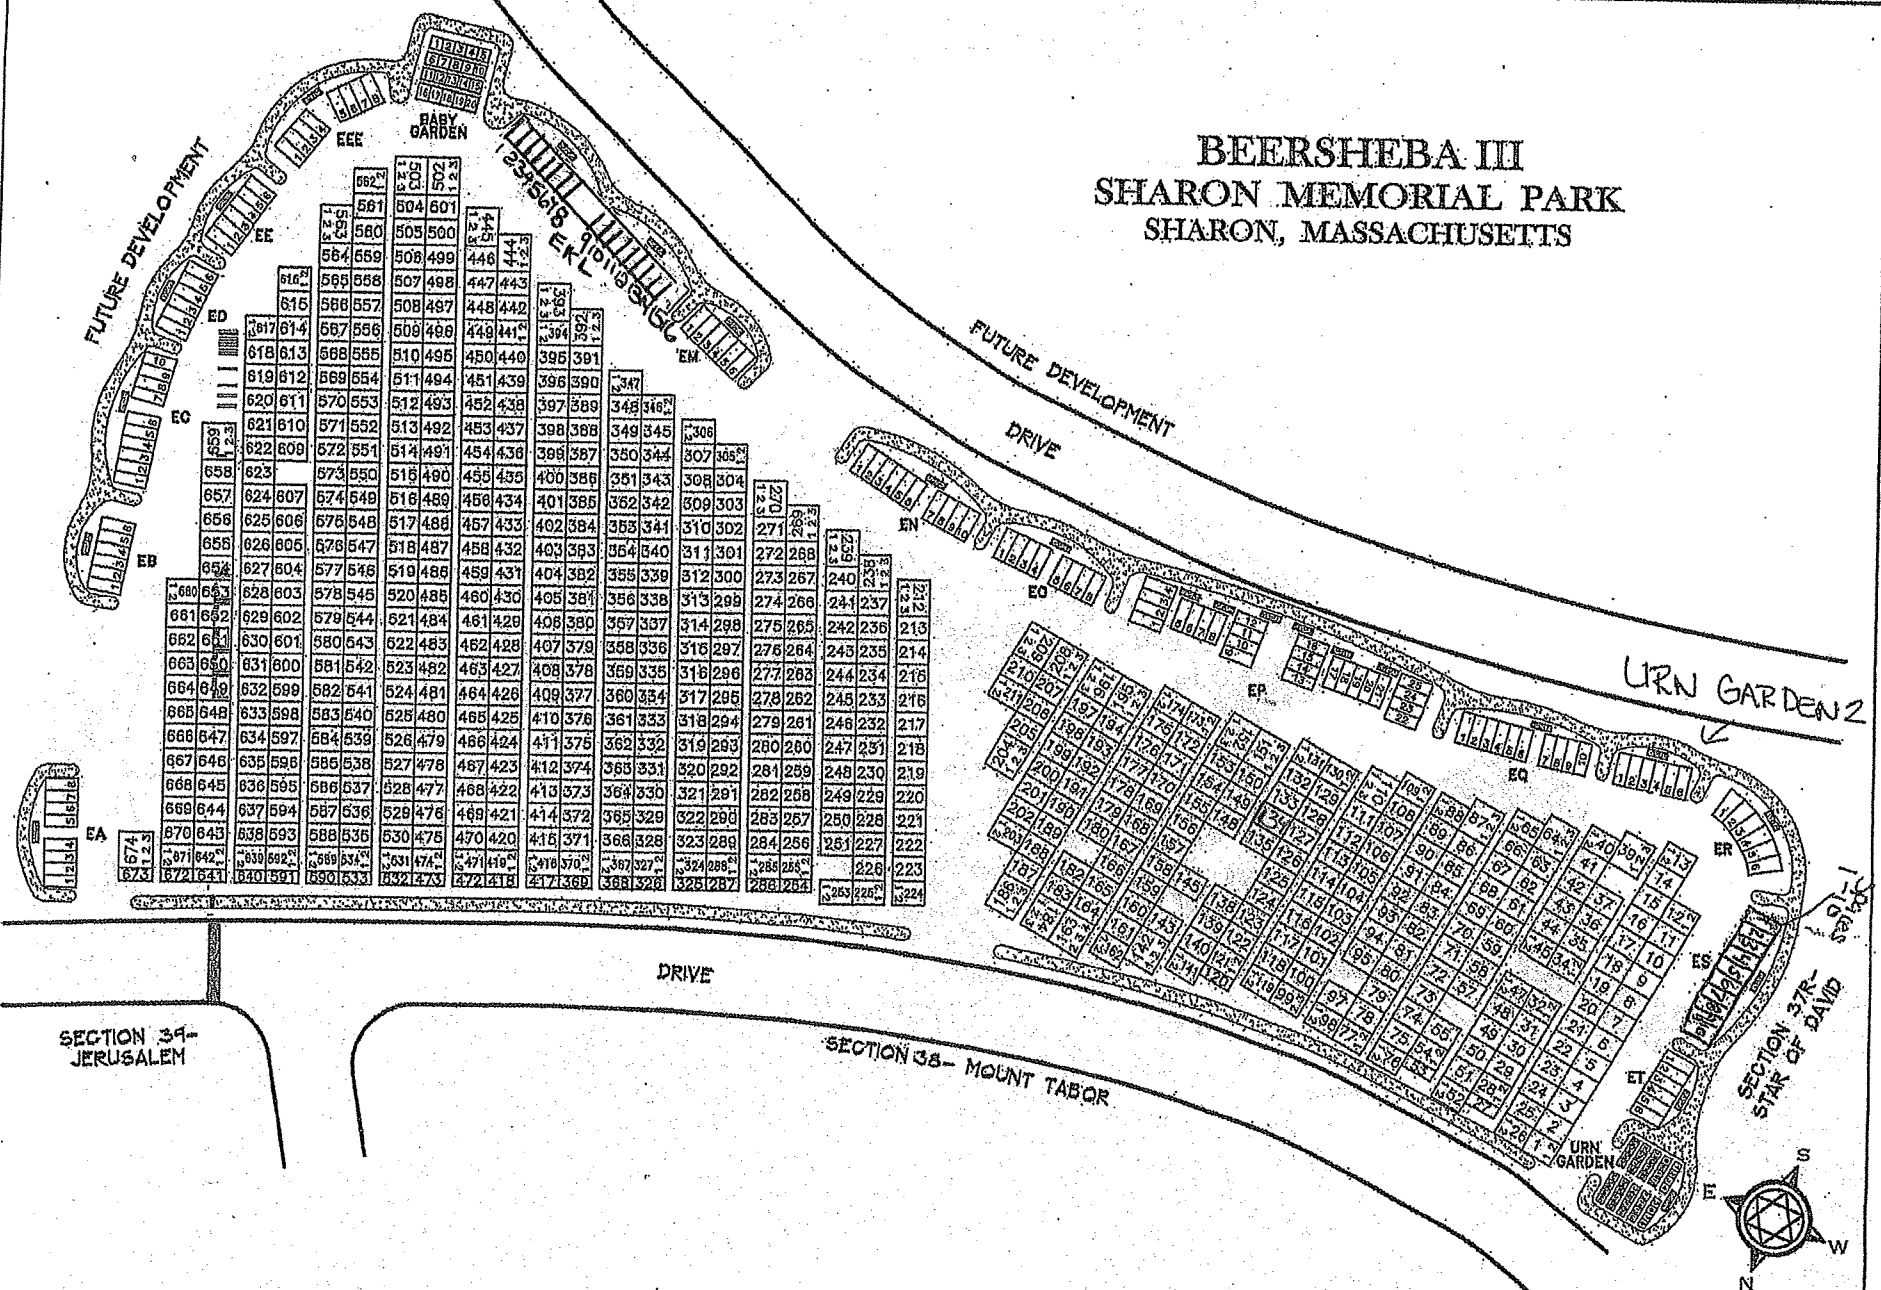

BEERSHEBA III SHARON MEMORIAL PARK SHARON, MASSACHUSETTS

GREVER & WARD, INC.
CEMETERY PLANNING
3802 N. BUFFALO STREET
ORCHARD PARK, N.Y. 14127
716-662-7700