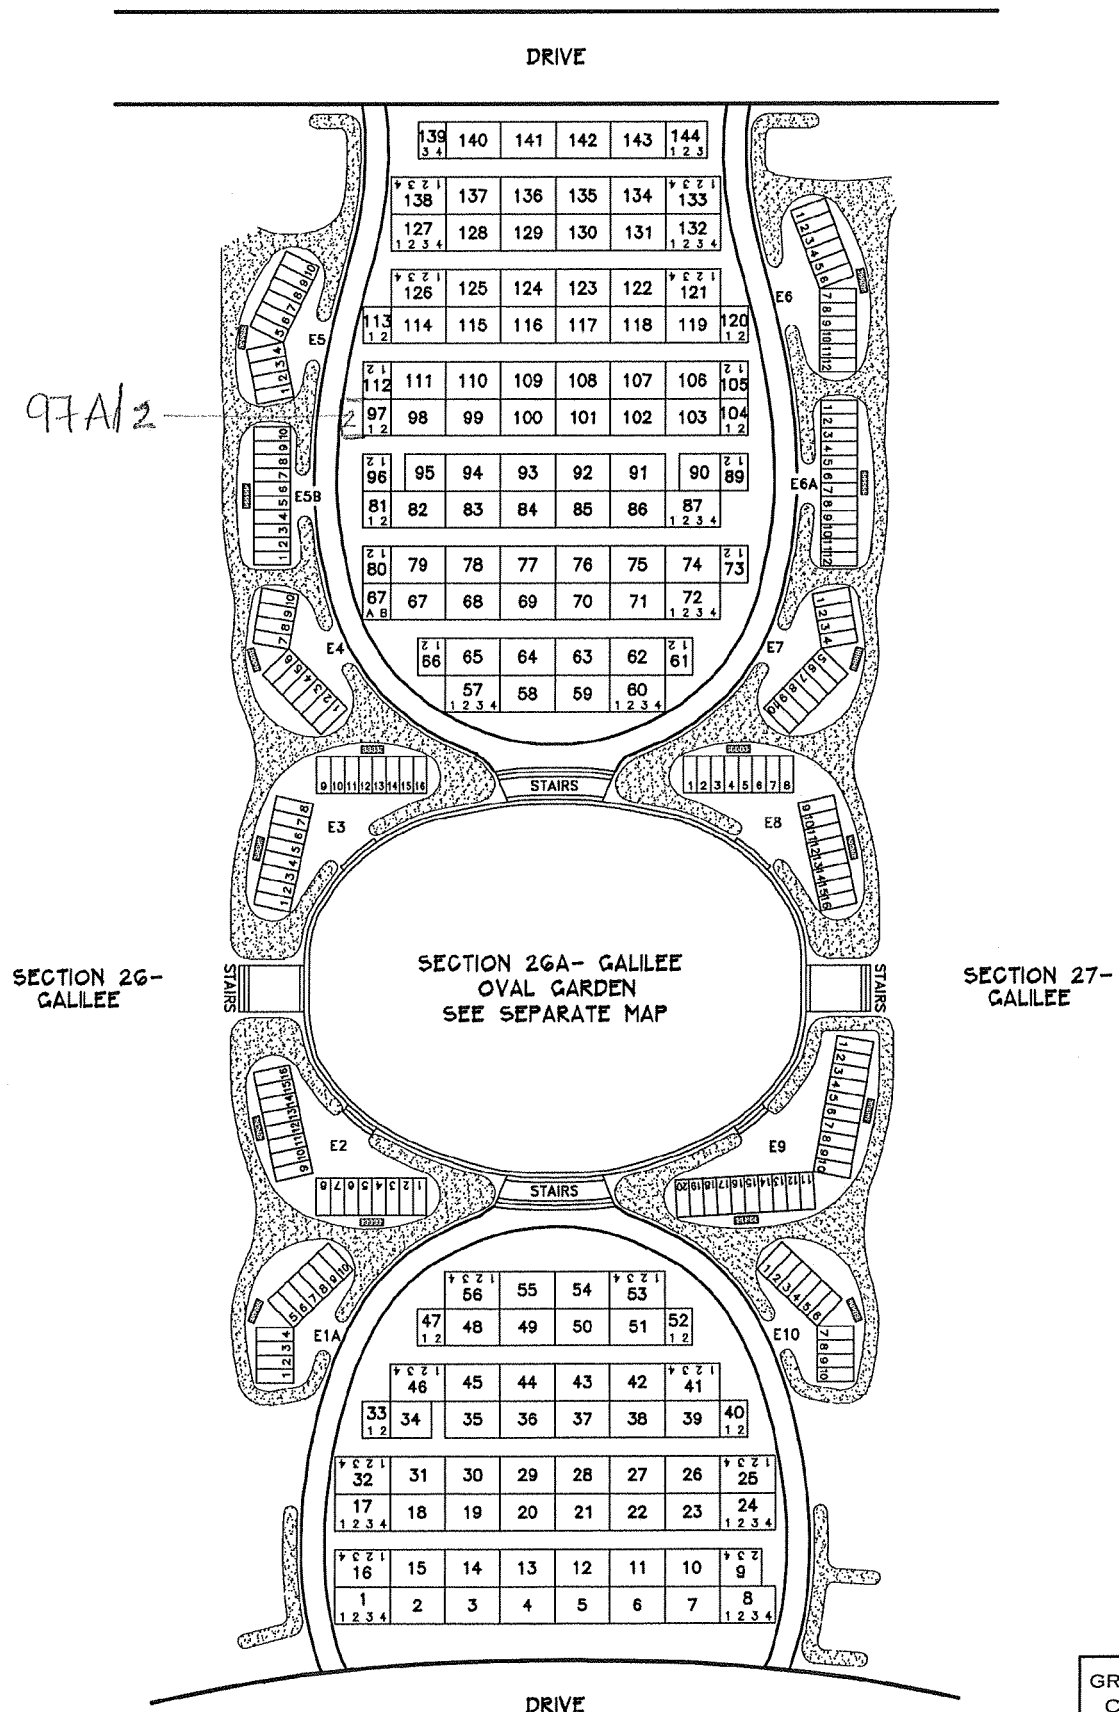

# SECTION 26A - GALILEE SHARON MEMORIAL PARK SHARON, MASSACHUSETTS

GREVER & WARD, INC.  
CEMETERY PLANNING  
3802 N. BUFFALO STREET  
ORCHARD PARK, N.Y. 14127  
716-662-7700