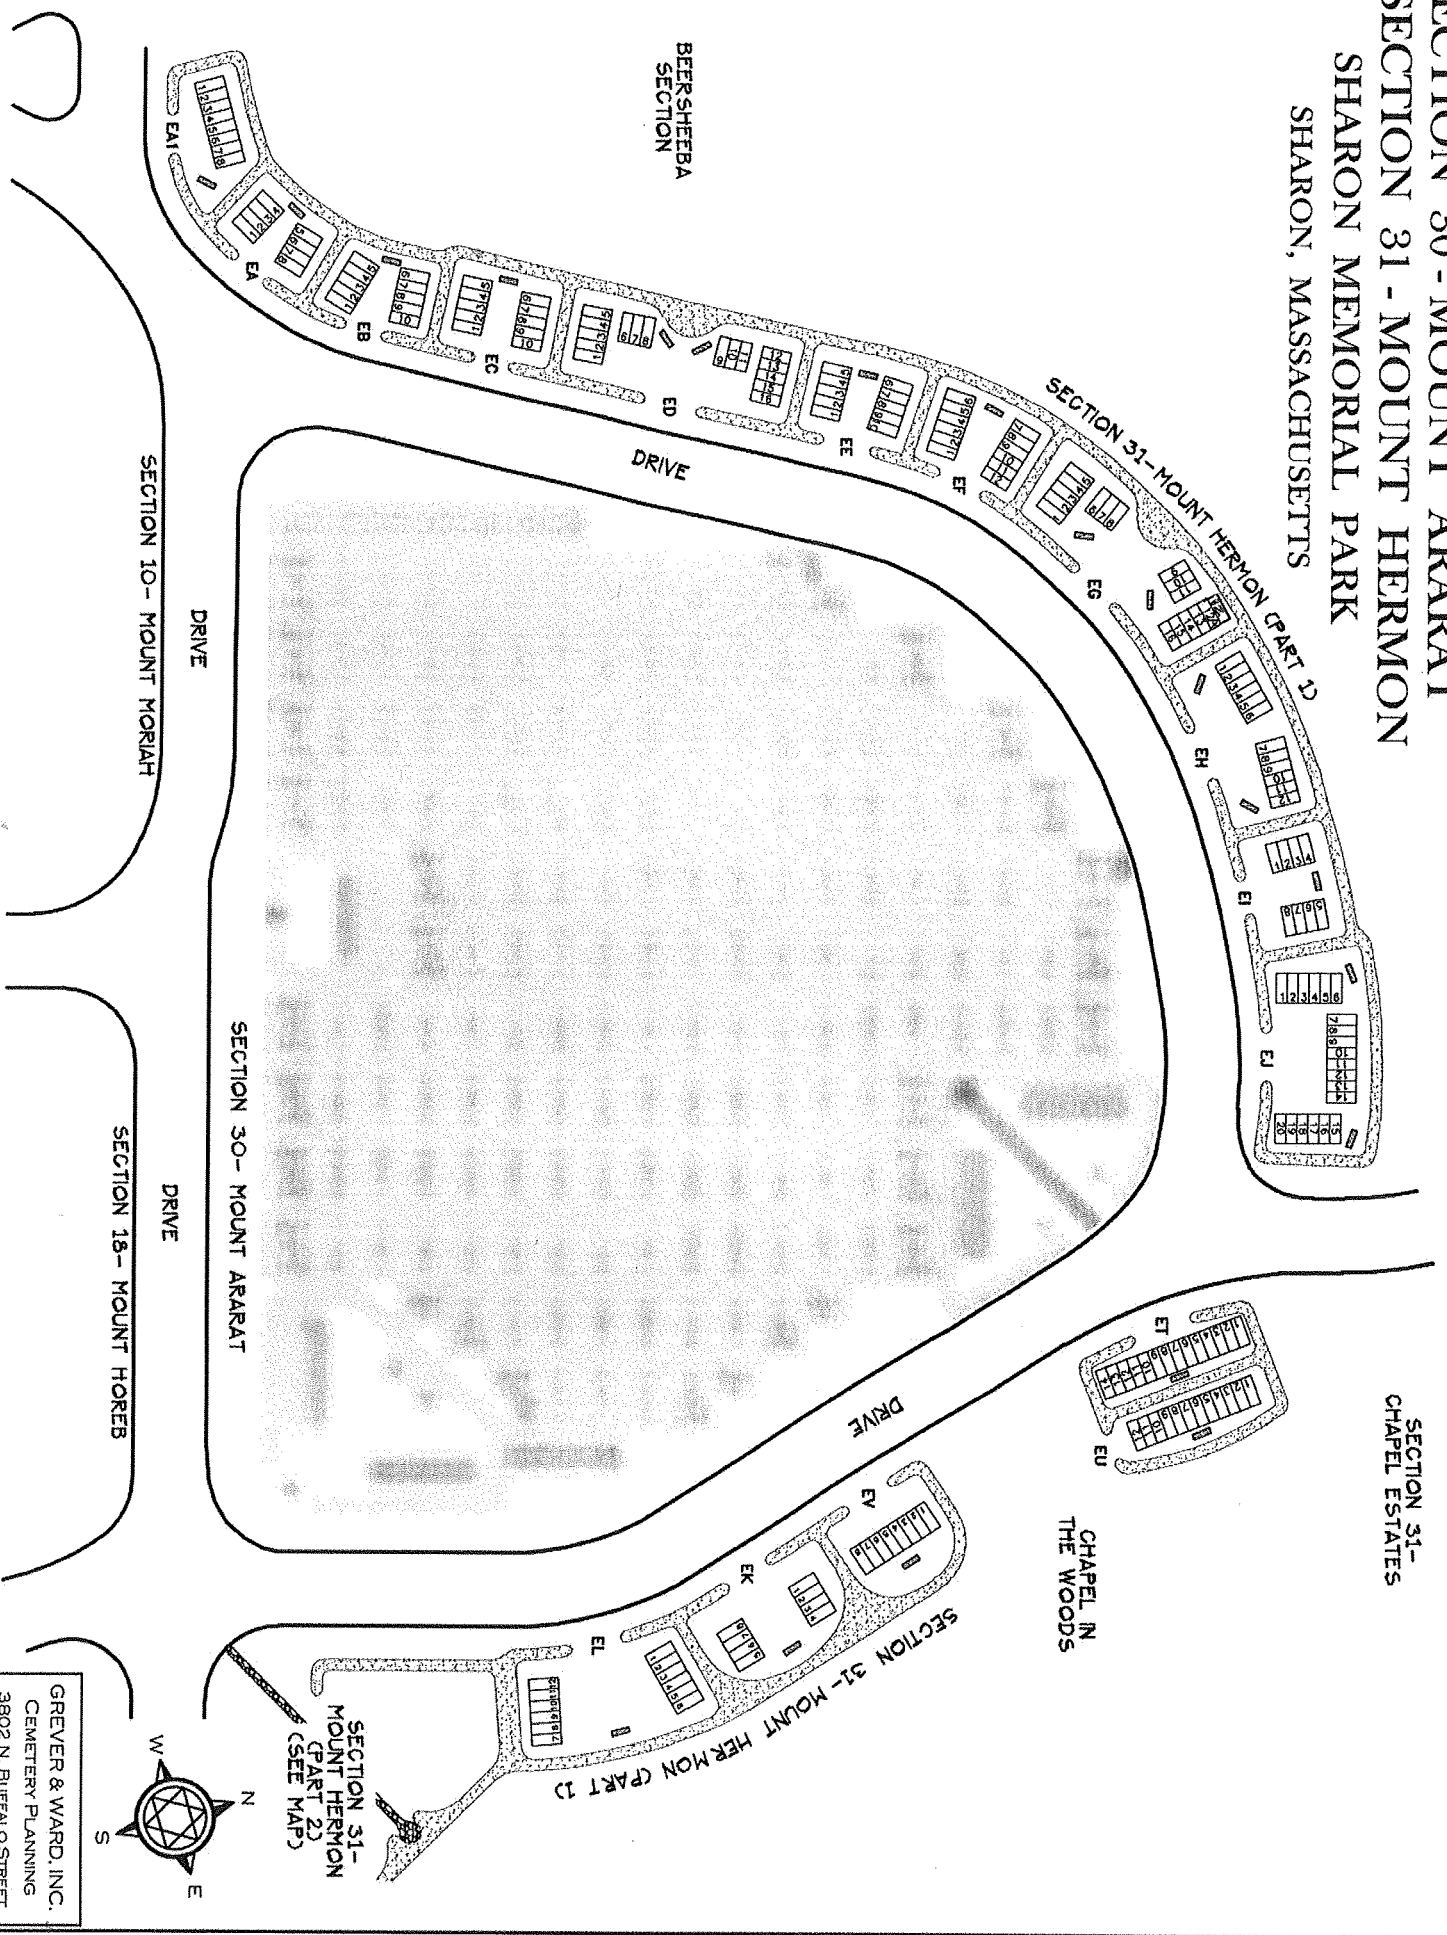

SECTION 30 - MOUNT ARARAT
 & SECTION 31 - MOUNT HERMON
 SHARON MEMORIAL PARK
 SHARON, MASSACHUSETTS

SECTION 31 -
 MOUNT HERMON
 (PART 2)
 (SEE MAP)

GREVER & WARD, INC.
 CEMETERY PLANNING
 3802 N. BUFFALO STREET
 ORCHARD PARK, N.Y. 14127
 716-662-7700