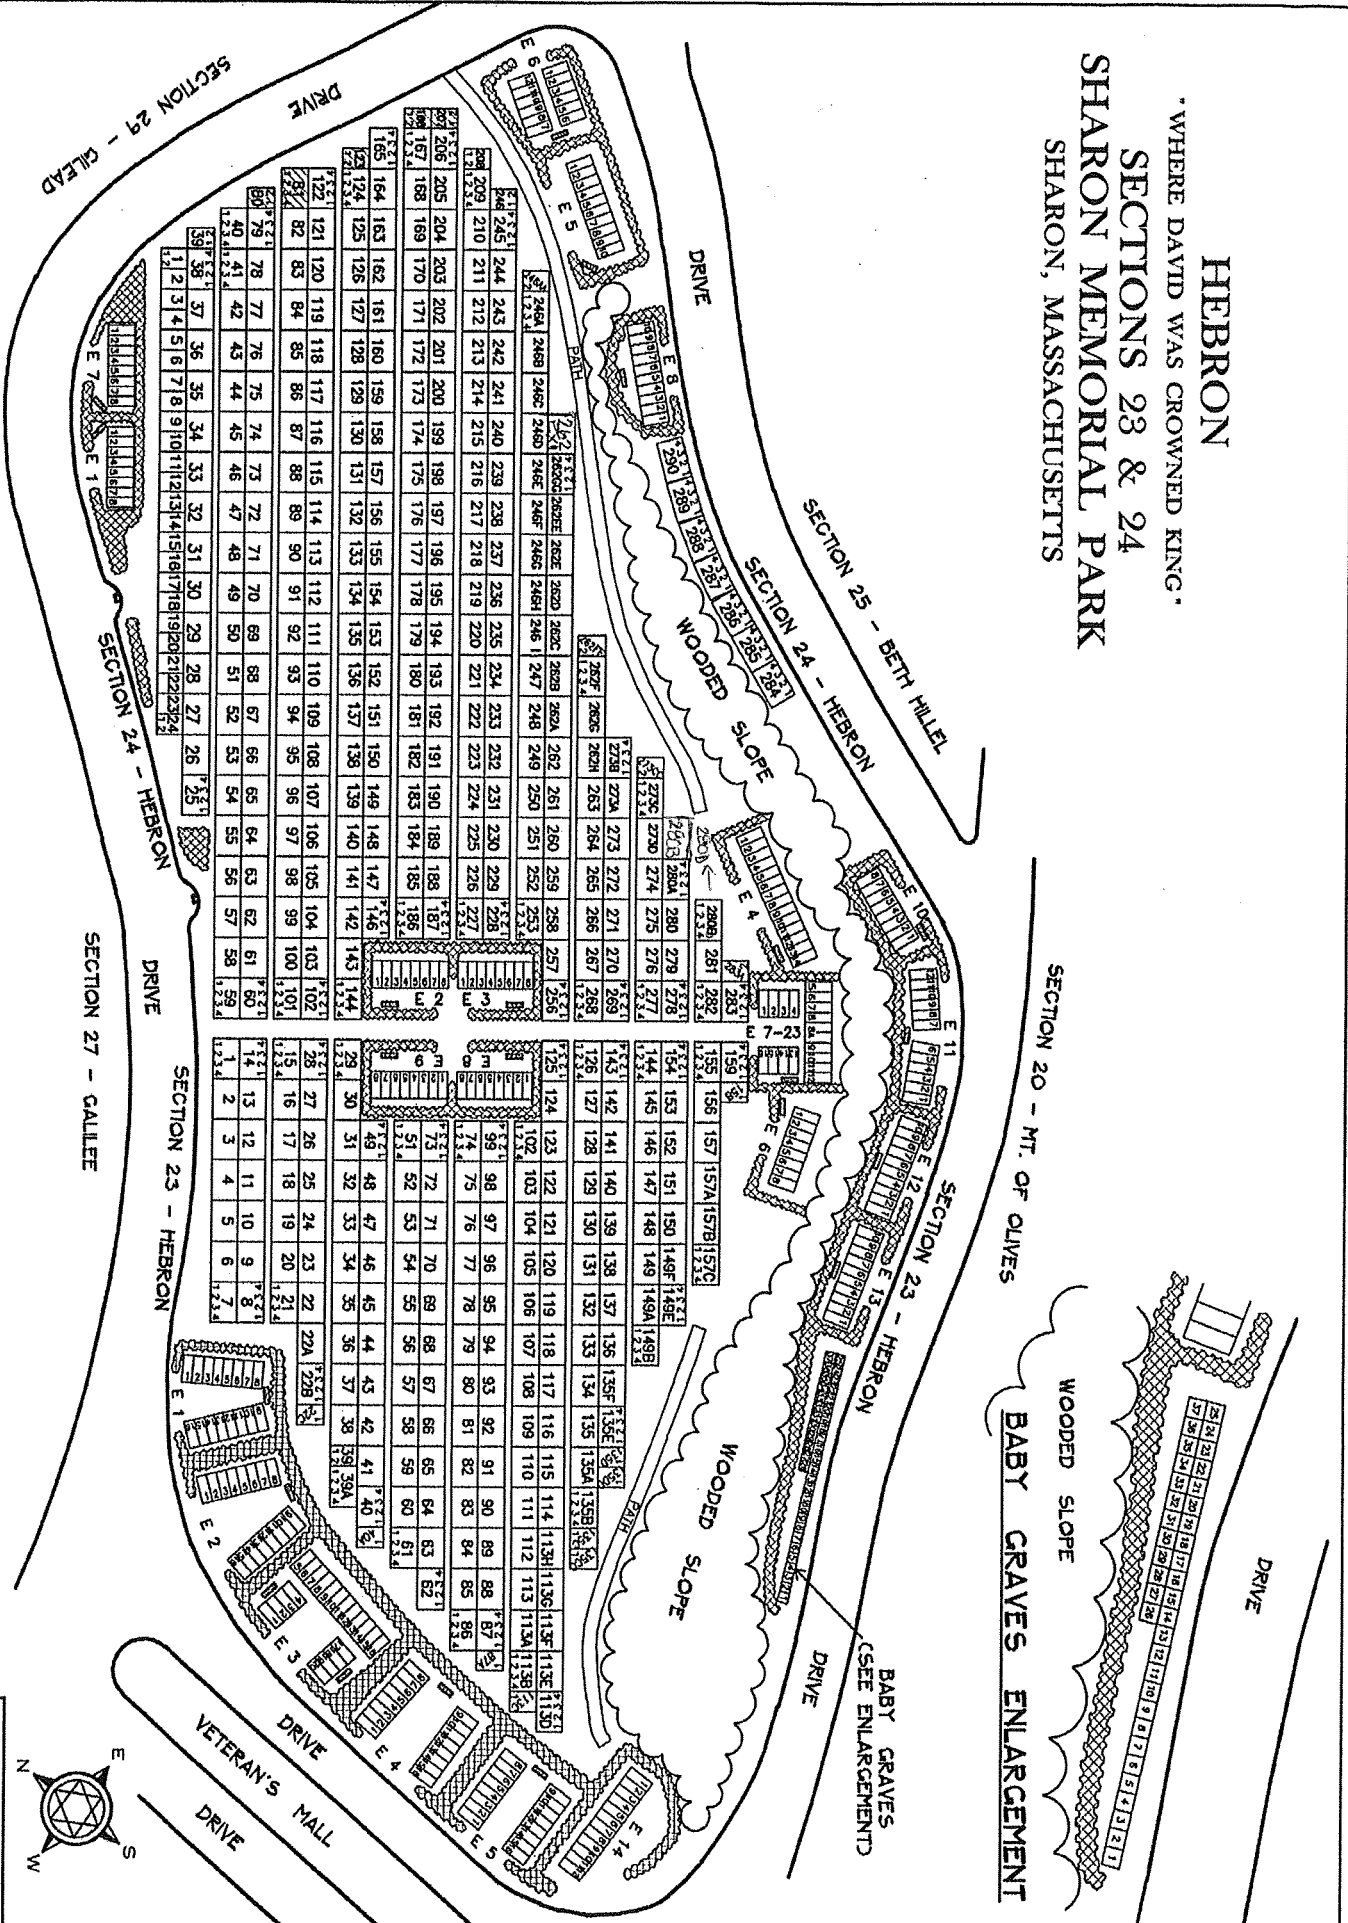

HEBRON
 WHERE DAVID WAS CROWNED KING.
 SECTIONS 23 & 24
 SHARON MEMORIAL PARK
 SHARON, MASSACHUSETTS

SECTION 29 - CALLED
 DRIVE

SECTION 24 - HEBRON
 DRIVE

SECTION 27 - CALLEE
 DRIVE

SECTION 25 - HEBRON

VETERAN'S MALL
 DRIVE

WOODED SLOPE
 DRIVE
 BABY GRAVES
 (SEE ENLARGEMENT)

WOODED SLOPE
 BABY GRAVES ENLARGEMENT

SECTION 20 - MT. OF OLIVES

SECTION 24 - HEBRON
 WOODED SLOPE

SECTION 23 - HEBRON

DRIVE

SECTION 25 - BETH HILL