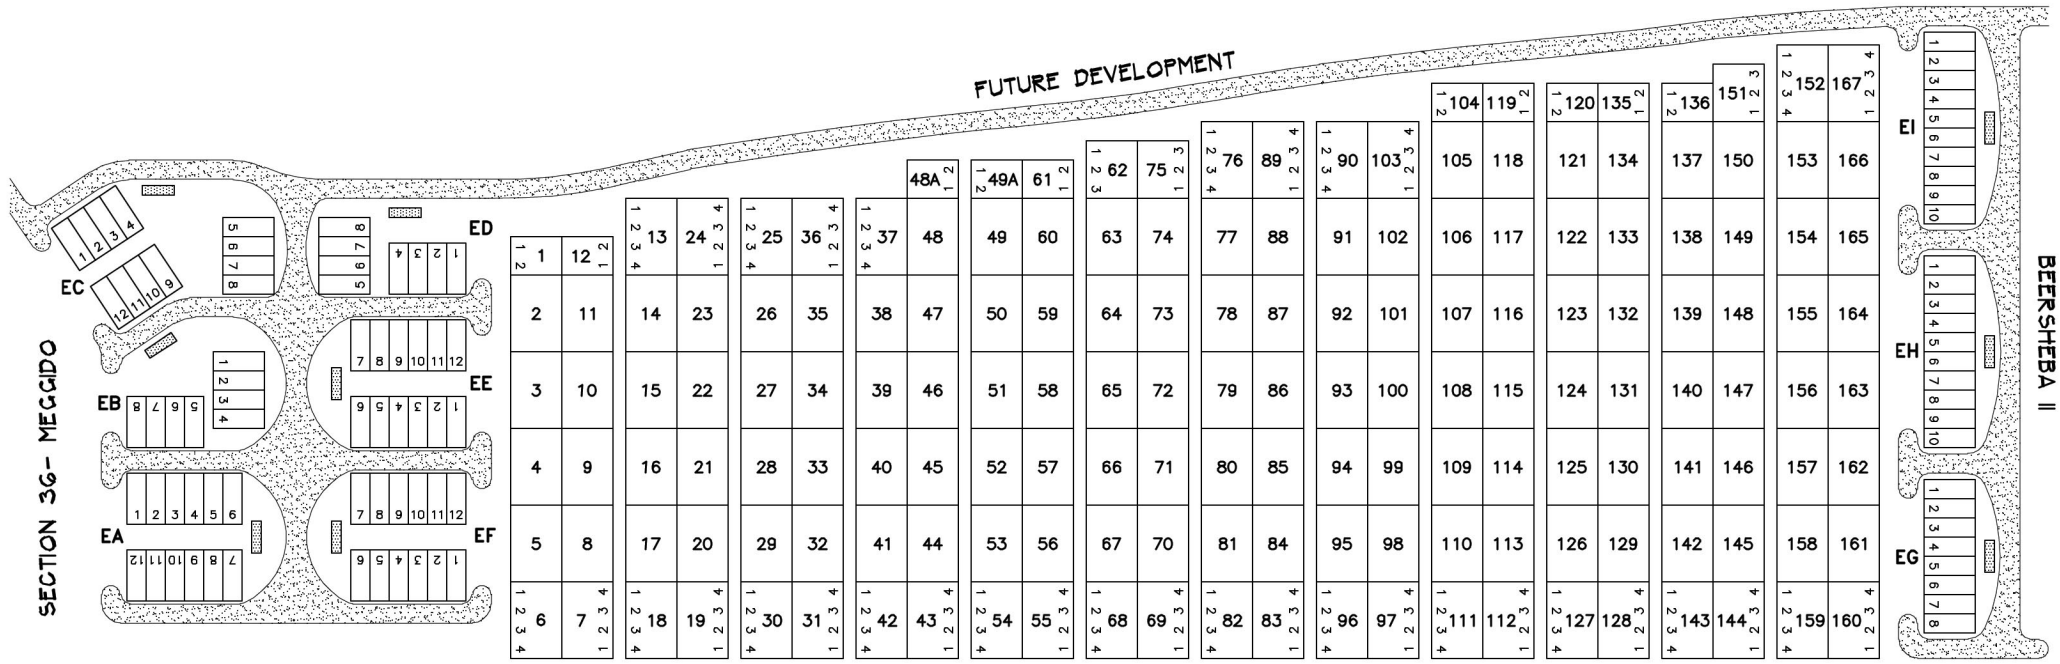

SECTION 41A - TEKOAH

" BIRTHPLACE OF AMOS THE PROPHET "

SHARON MEMORIAL PARK

SHARON, MASSACHUSETTS

DRIVE

SECTION 38- MOUNT TABOR

GREVER & WARD, INC.
CEMETERY PLANNING
3802 N. BUFFALO STREET
ORCHARD PARK, N.Y. 14127
716-662-7700