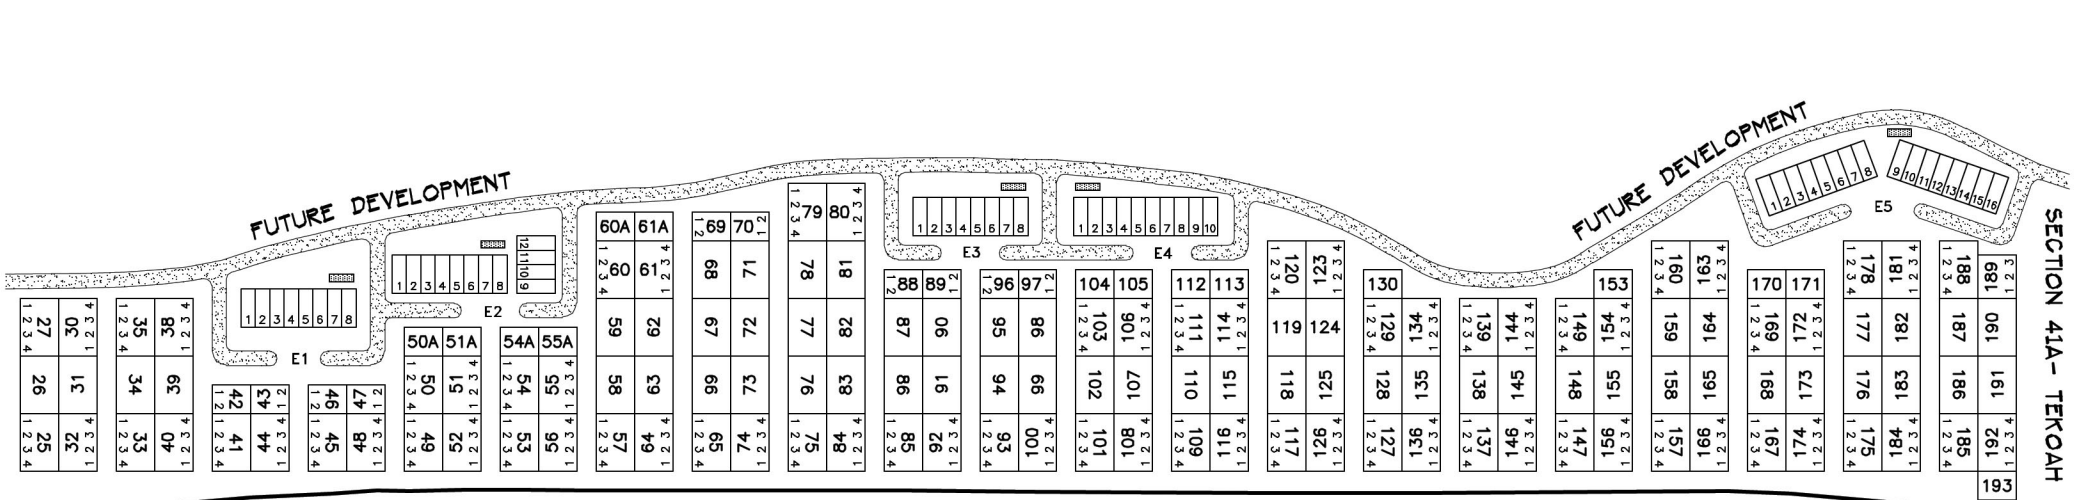

SECTION 36 - MEGIDDO
 " ANCIENT CITY OF ISRAEL WHERE JOSIAH DIED IN BATTLE "
SHARON MEMORIAL PARK
 SHARON, MASSACHUSETTS

DRIVE

SECTION 35- SHILOH

GREVER & WARD, INC.
 CEMETERY PLANNING
 3802 N. BUFFALO STREET
 ORCHARD PARK, N.Y. 14127
 716-662-7700