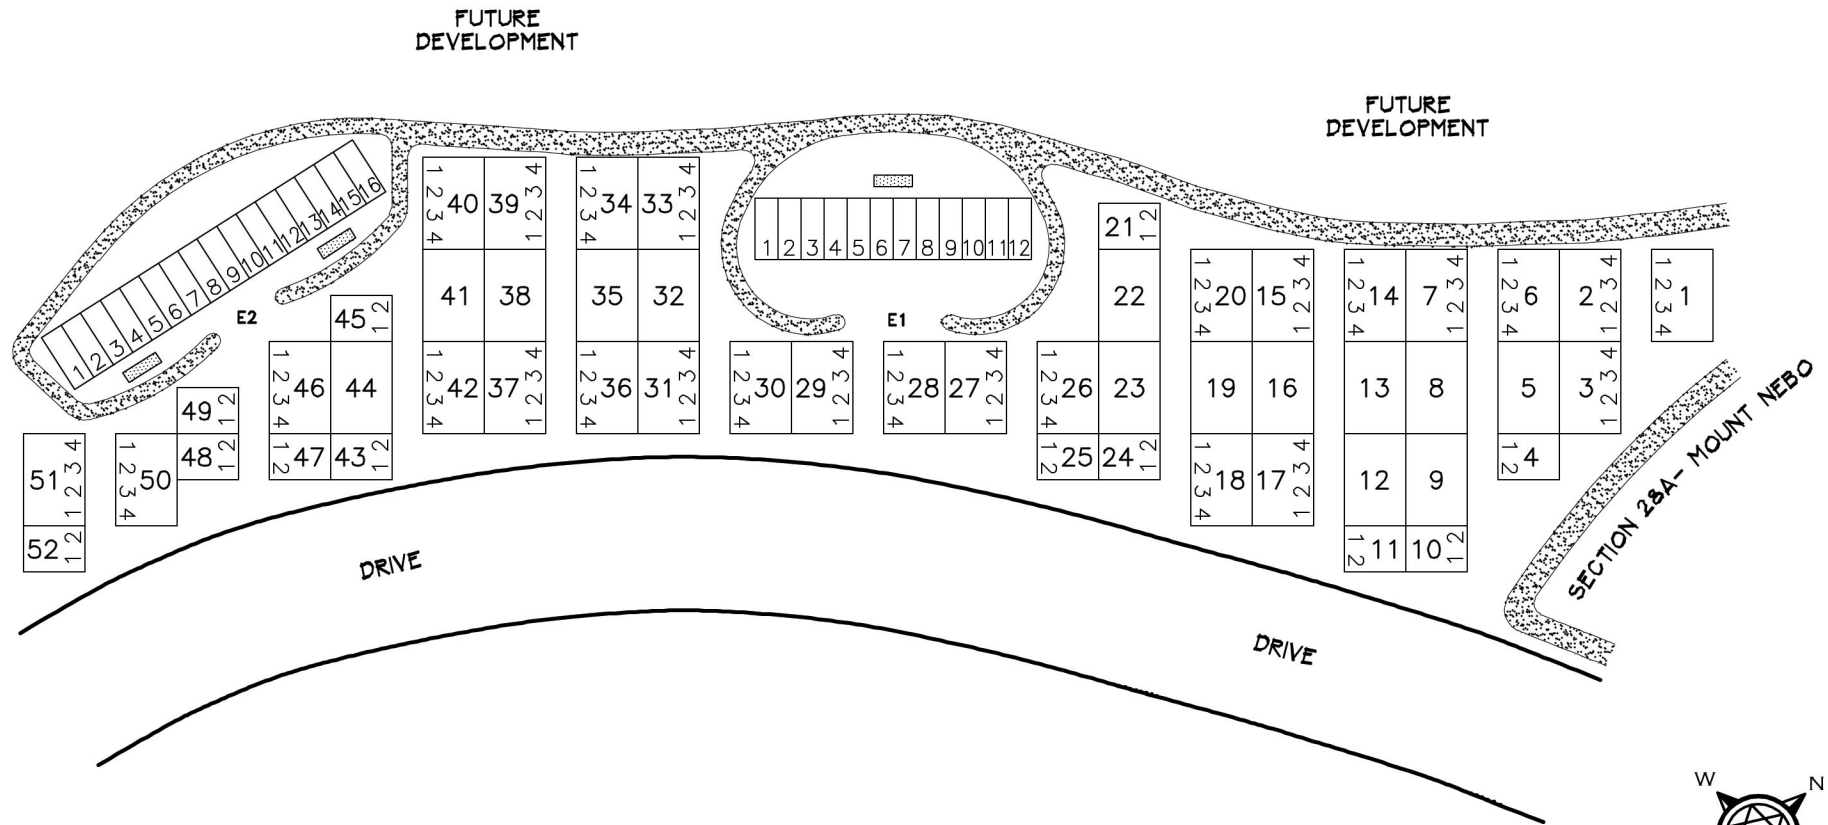

SECTION 28B - MT. NEBO
 "WHERE MOSES WENT UP TO SEE THE BLESSED LAND BEFORE HE DIED"
SHARON MEMORIAL PARK
 SHARON, MASSACHUSETTS

GREVER & WARD, INC.
 CEMETERY PLANNING
 3802 N. BUFFALO STREET
 ORCHARD PARK, N.Y. 14127
 716-662-7700