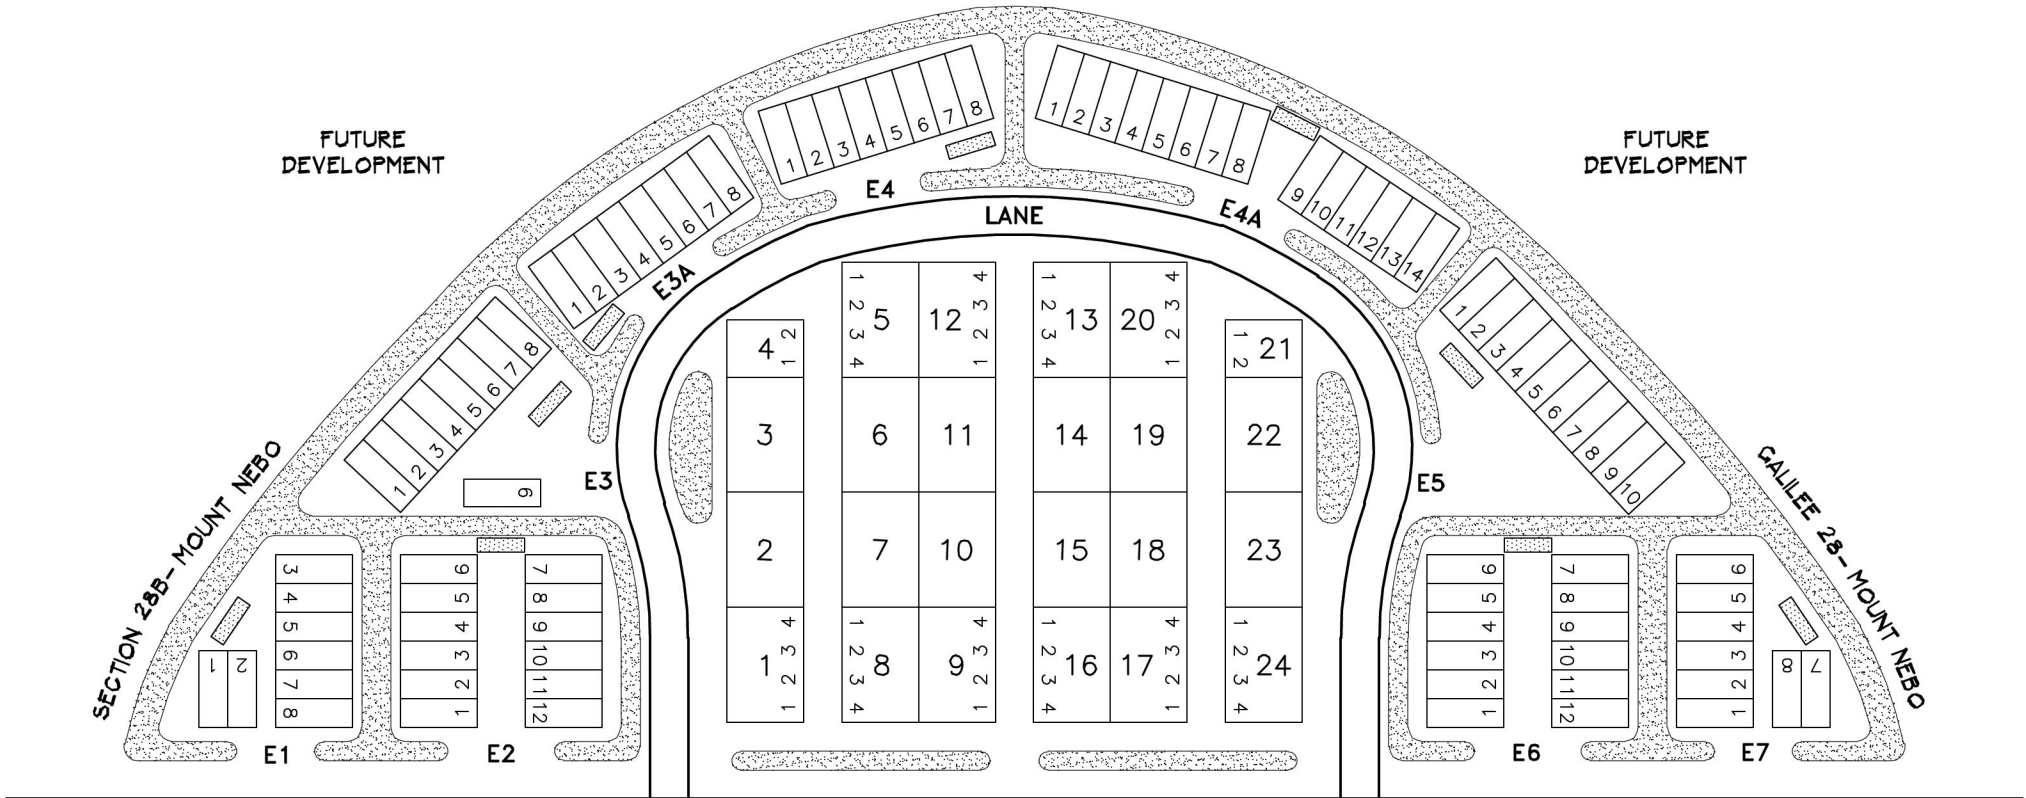

SECTION 28A - MT. NEBO
 "WHERE MOSES WAS BURIED"
 SHARON MEMORIAL PARK
 SHARON, MASSACHUSETTS

SECTION 26A- GALILEE

GREVER & WARD, INC.
 CEMETERY PLANNING
 3802 N. BUFFALO STREET
 ORCHARD PARK, N.Y. 14127
 716-662-7700