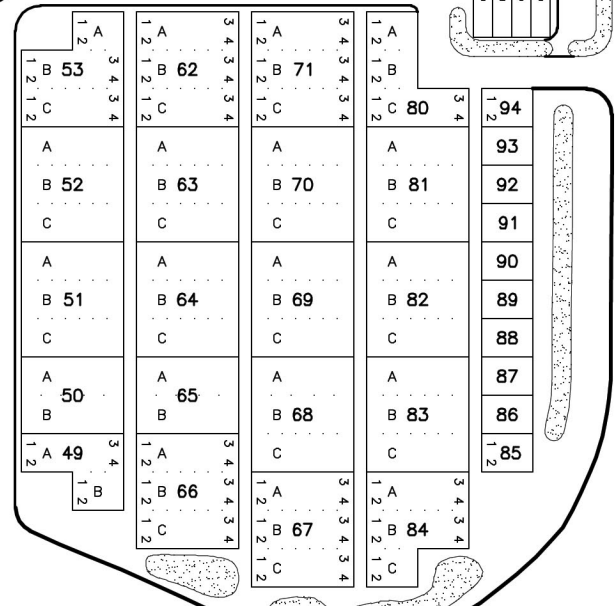

SECTION 10-  
MOUNT MORIAH

DRIVE

SECTION 11-  
GILBOA

DRIVE

URN  
ESTATE

PATH

DRIVE

SECTION 16-  
MOUNT ZION

SECTION 18 - MOUNT HOREB  
SHARON MEMORIAL PARK  
SHARON, MASSACHUSETTS

PATH

PATH

DRIVE

GREVER & WARD, INC.  
CEMETERY PLANNING  
3802 N. BUFFALO STREET  
ORCHARD PARK, N.Y. 14127  
716-662-7700