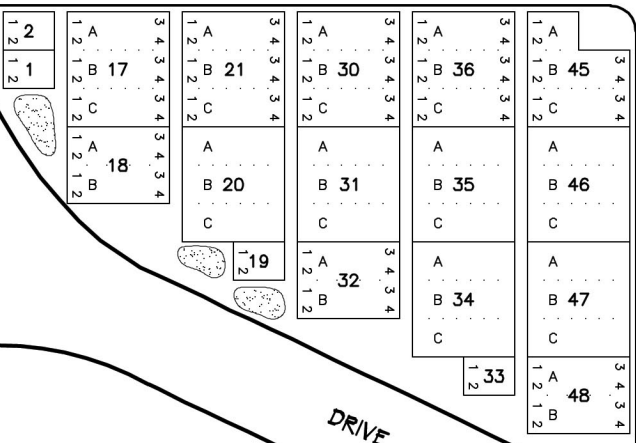

SECTION 10-  
MOUNT MORIAH

DRIVE

SECTION 11-  
GILBOA

DRIVE

URN  
ESTATE

PATH

DRIVE

SECTION 16-  
MOUNT ZION

SECTION 18 - MOUNT HOREB  
SHARON MEMORIAL PARK  
SHARON, MASSACHUSETTS

PATH

PATH

DRIVE

GREVER & WARD, INC.  
CEMETERY PLANNING  
3802 N. BUFFALO STREET  
ORCHARD PARK, N.Y. 14127  
716-662-7700