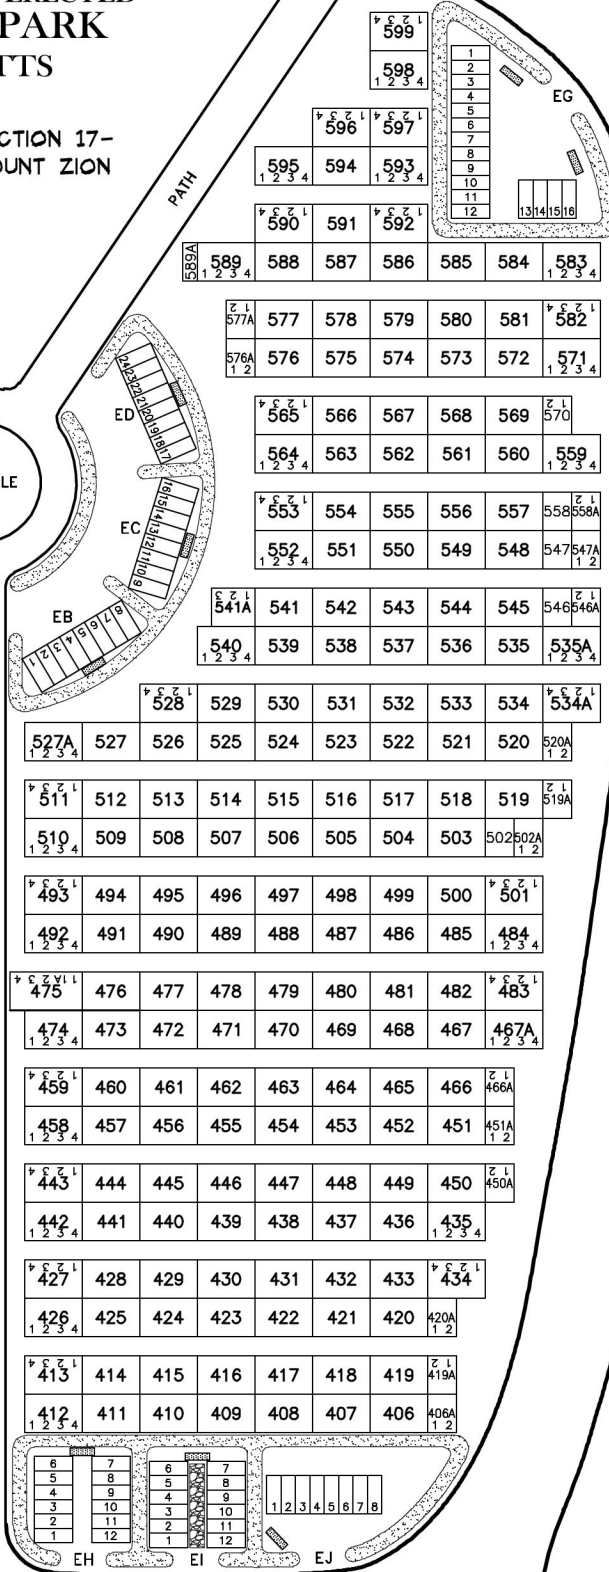

SECTION 16 - MOUNT ZION
 WHERE THE FIRST TEMPLE WAS ERECTED
SHARON MEMORIAL PARK
 SHARON, MASSACHUSETTS

SECTION 31-
 MOUNT HERMAN

SECTION 17-
 MOUNT ZION

SECTION 15-
 MOUNT ZION

PATH

FLAGPOLE

DRIVE

SECTION 14- CANAAN

DRIVE

ADMINISTRATION
 AREA

GREVER & WARD, INC.
 CEMETERY PLANNING
 3802 N. BUFFALO STREET
 ORCHARD PARK, N.Y. 14127
 716-662-7700