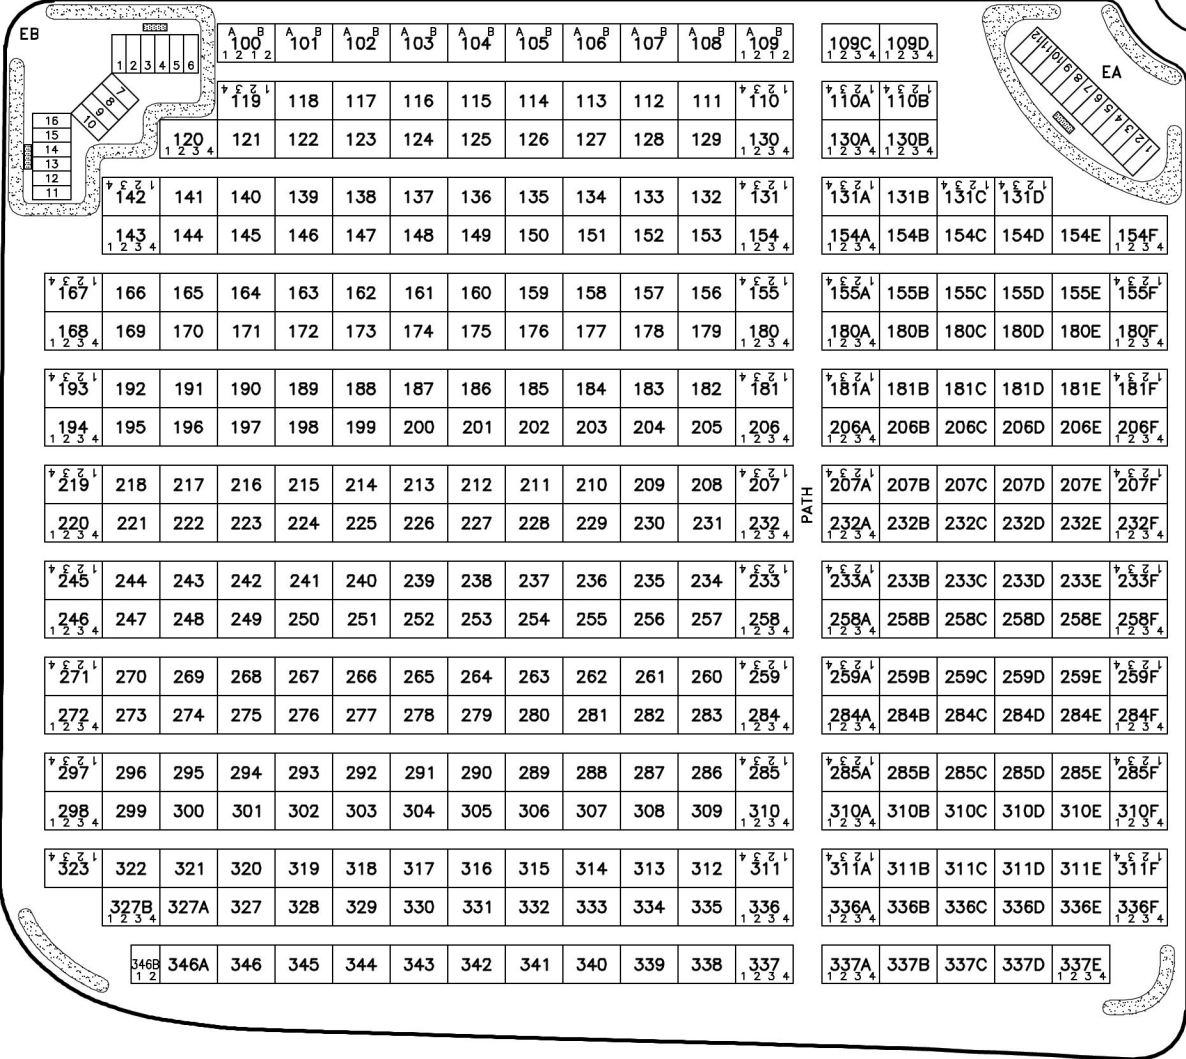

SECTION 17- MOUNT ZION

PATH

FLAGPOLE

SECTION 11- GILBOA

DRIVE

SECTION 16- MOUNT ZION

PATH

DRIVE

SECTION 14- CANAAN

SECTION 15 - MOUNT ZION
SHARON MEMORIAL PARK
SHARON, MASSACHUSETTS

GREVER & WARD, INC.
CEMETERY PLANNING
3802 N. BUFFALO STREET
ORCHARD PARK, N.Y. 14127
716-662-7700