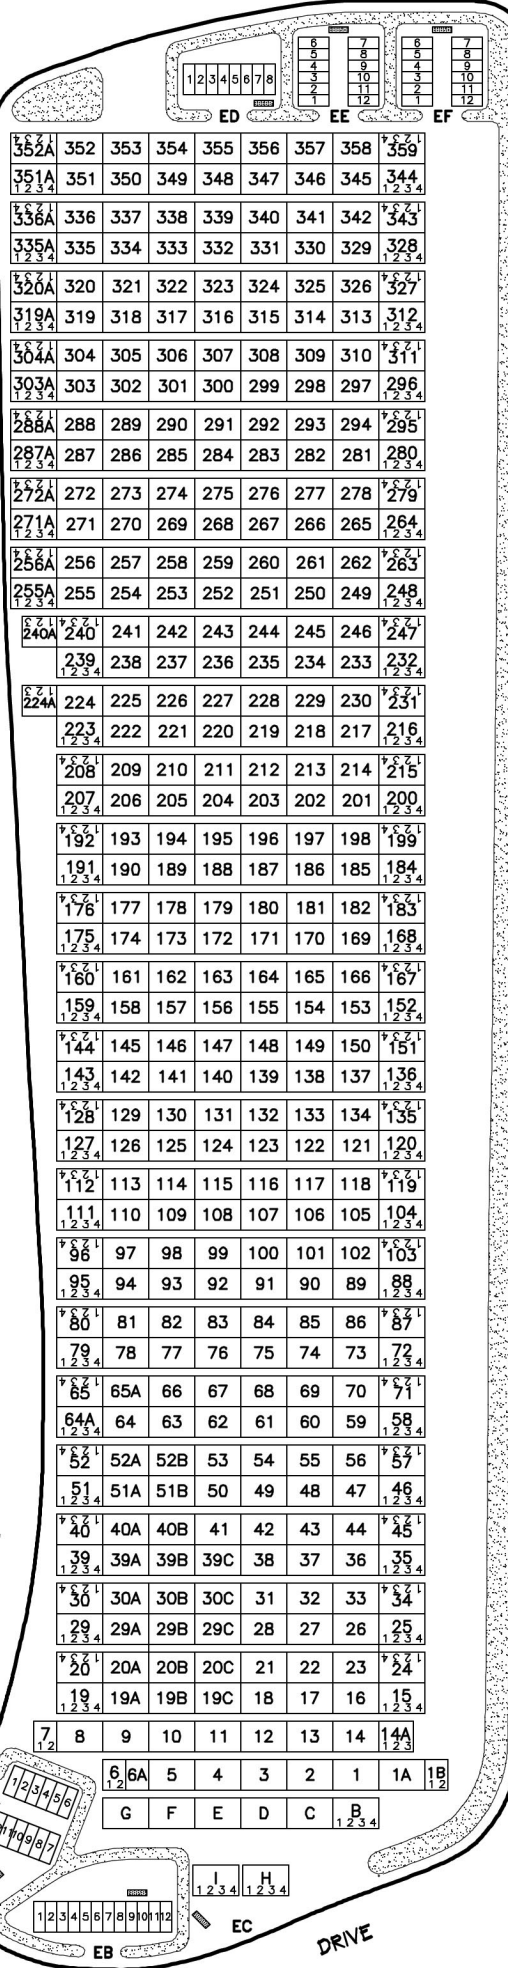

SECTION 16-
MT. ZION

PATH

SECTION 15-
MT. ZION

DRIVE

SECTION 11-
GILBOA

SECTION 14 - CANAAN
SHARON MEMORIAL PARK
SHARON, MASSACHUSETTS

DRIVE

DRIVE

DRIVE

CANTON STREET

GREVER & WARD, INC.
CEMETERY PLANNING
3802 N. BUFFALO STREET
ORCHARD PARK, N.Y. 14127
716-662-7700