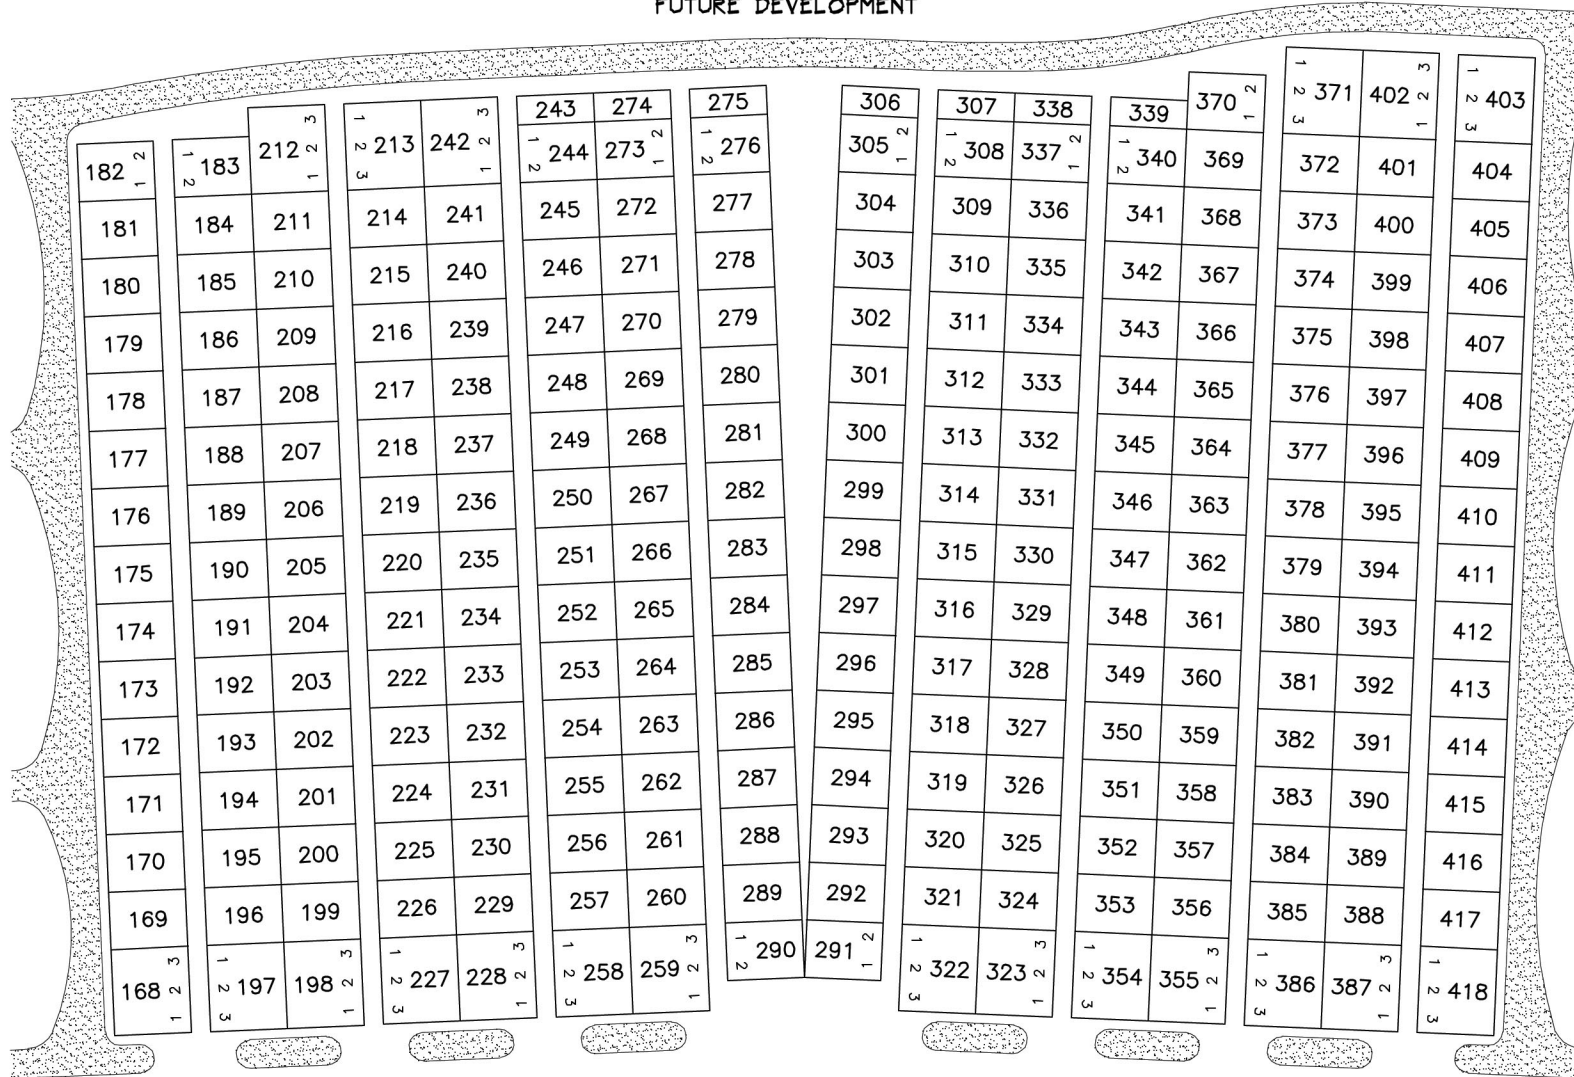

BEERSHEBA II - TEKOA
 " BIRTHPLACE OF AMOS THE PROPHET "
SHARON MEMORIAL PARK
 SHARON, MASSACHUSETTS

FUTURE DEVELOPMENT

SECTION 41A - TEKOA

SECTION 41B - TEKOA

DRIVE

SECTION 38 - MOUNT TABOR

SECTION 39 - JERUSALEM

GREVER & WARD, INC.
 CEMETERY PLANNING
 3802 N. BUFFALO STREET
 ORCHARD PARK, N.Y. 14127
 716-662-7700